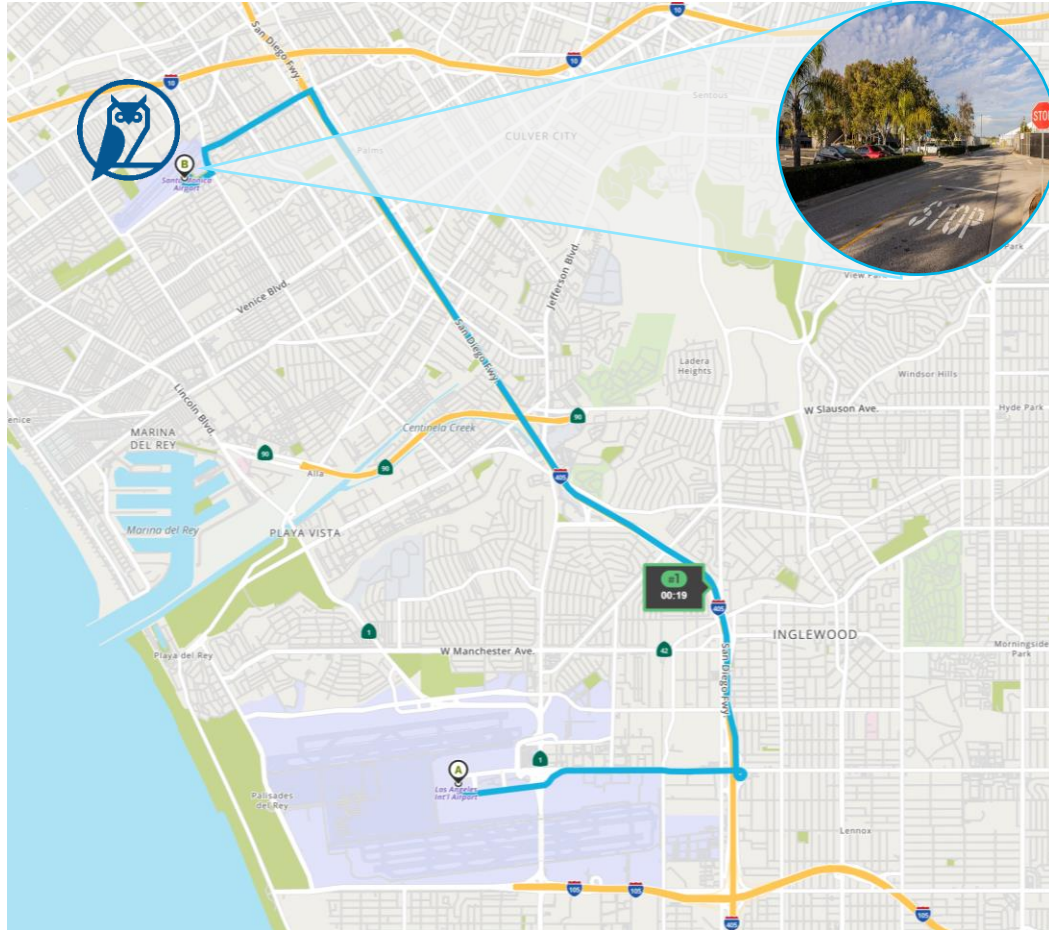

Arrival by Car

LAX arrival via I-405 Northbound:

19 min
11.2 miles   IRS reimbursement: **$7.52**

- ↑ Head toward West Way on World Way N. Go for 0.6 mi.
- Then 0.6 miles
- ↗ Take ramp onto W Century Blvd toward Century Blvd/I-405. Go for 1.8 mi.
- Then 1.8 miles
- ↗ Take ramp onto I-405 N (San Diego Fwy). Go for 6.9 mi.
- Then 6.9 miles
- ↘ Take exit 53A toward National Blvd/Santa Monica Airport. Go for 0.2 mi.
- Then 0.2 miles
- ↶ Turn left onto National Blvd toward Santa Monica Airport. Go for 1.0 mi.
- Then 1.0 miles
- ↶ Turn left onto S Bundy Dr. Go for 0.2 mi.
- Then 0.2 miles
- ↗ Turn right onto Airport Ave toward Santa Monica Airport. Go for 0.2 mi.
- Then 0.2 miles
- ↗ Turn right onto Donald Douglas Loop S. Go for 0.1 mi.
- Then 0.1 miles
- ↶ Turn left. Go for 46 ft.
- Then 0.01 miles
- ↶ Turn left. Go for 190 ft.
- Then 0.04 miles
- 📍 **3221 Donald Douglas Loop S**
  Santa Monica, CA 90405-3213