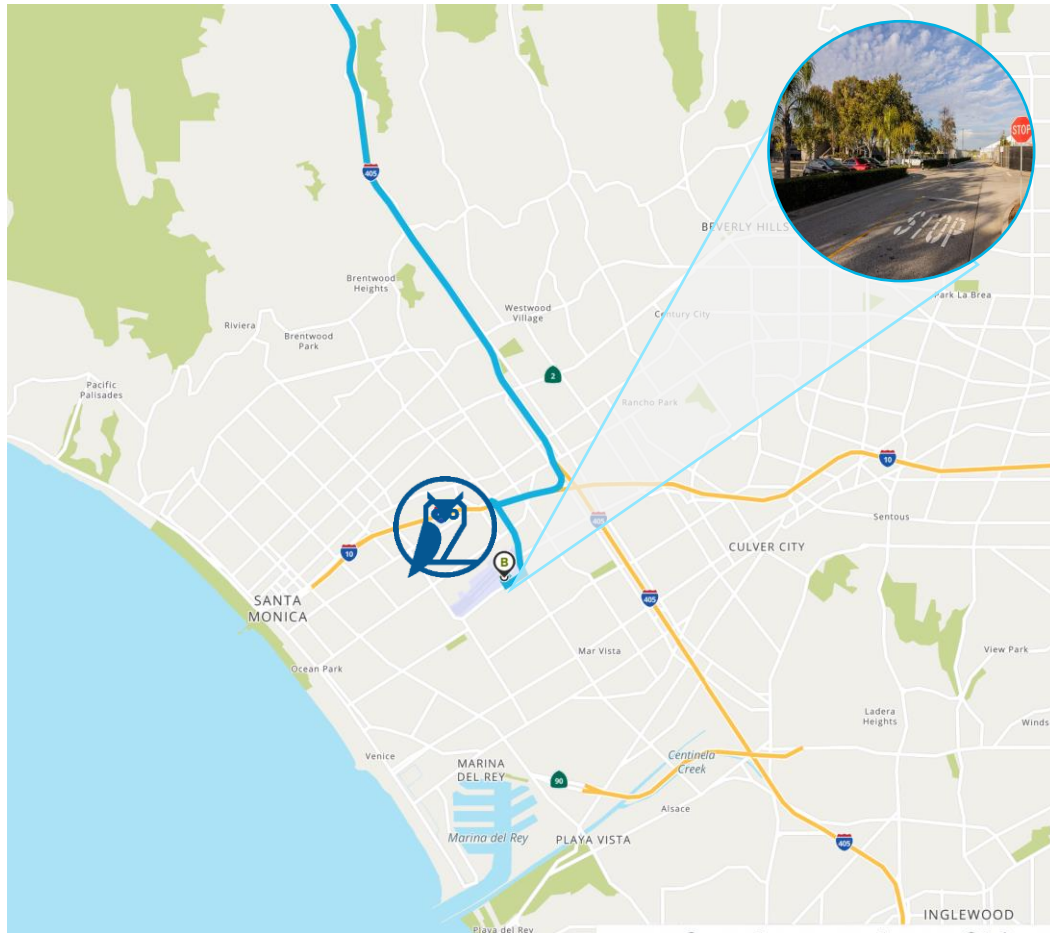

info-smo@loftdynamics.com

[Get directions](#)

Arrival by Car

LAX arrival via I-405 Northbound:

Los Angeles Int'l Airport (LAX)
to 3221 Donald Douglas Loop S

19 min
11.2 miles IRS reimbursement: **\$7.52**

- ↑ Head toward West Way on World Way N. Go for 0.6 mi.
- Then 0.6 miles
- ↗ Take ramp onto W Century Blvd toward Century Blvd/I-405. Go for 1.8 mi.
- Then 1.8 miles
- ↗ Take ramp onto I-405 N (San Diego Fwy). Go for 6.9 mi.
- Then 6.9 miles
- ↘ Take exit 53A toward National Blvd/Santa Monica Airport. Go for 0.2 mi.
- Then 0.2 miles
- ↶ Turn left onto National Blvd toward Santa Monica Airport. Go for 1.0 mi.
- Then 1.0 miles
- ↶ Turn left onto S Bundy Dr. Go for 0.2 mi.
- Then 0.2 miles
- ↗ Turn right onto Airport Ave toward Santa Monica Airport. Go for 0.2 mi.
- Then 0.2 miles
- ↗ Turn right onto Donald Douglas Loop S. Go for 0.1 mi.
- Then 0.1 miles
- ↶ Turn left. Go for 46 ft.
- Then 0.01 miles
- ↶ Turn left. Go for 190 ft.
- Then 0.04 miles
- 📍 **3221 Donald Douglas Loop S**
Santa Monica, CA 90405-3213

Arrival by Car

Arrival via I-405 Southbound:

EXIT Take the exit toward I-10/Santa Monica onto I-10 W (Santa Monica Fwy). Go for 1.1 mi.

Then 1.1 miles _____

EXIT Take exit 2B toward Bundy Dr South onto S Bundy Dr. Go for 1.1 mi.

Then 0.01 miles _____

↶ Turn left. Go for 190 ft.

Then 0.04 miles _____

📍 **3221 Donald Douglas Loop S**
Santa Monica, CA 90405-3213

Arrival by Car

Arrival via I-10 Direction West:

-  Take exit 2B toward Bundy Dr South onto S Bundy Dr. Go for 1.1 mi.
Then 1.1 miles _____
-  Turn right onto Airport Ave toward Santa Monica Airport. Go for 0.2 mi.
Then 0.2 miles _____
-  Turn right onto Donald Douglas Loop S. Go for 0.1 mi.
Then 0.1 miles _____
-  Turn left. Go for 46 ft.
Then 0.01 miles _____
-  Turn left. Go for 190 ft.
Then 0.04 miles _____
-  **3221 Donald Douglas Loop S**
Santa Monica, CA 90405-3213