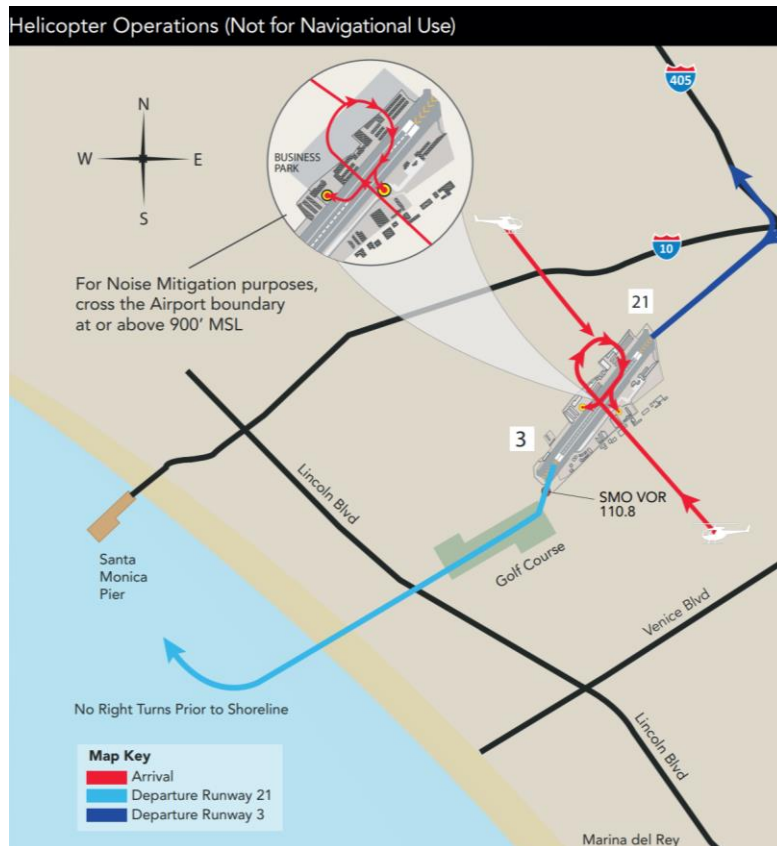

Arrival by Car

Arrival via I-405 Southbound:

EXIT Take the exit toward I-10/Santa Monica onto I-10 W (Santa Monica Fwy). Go for 1.1 mi.

Then 1.1 miles _____

EXIT Take exit 2B toward Bundy Dr South onto S Bundy Dr. Go for 1.1 mi.

Then 0.01 miles _____

↶ Turn left. Go for 190 ft.

Then 0.04 miles _____

📍 **3221 Donald Douglas Loop S**
Santa Monica, CA 90405-3213

Arrival by Car

Arrival via I-10 Direction West:

-  Take exit 2B toward Bundy Dr South onto S Bundy Dr. Go for 1.1 mi.
Then 1.1 miles _____
-  Turn right onto Airport Ave toward Santa Monica Airport. Go for 0.2 mi.
Then 0.2 miles _____
-  Turn right onto Donald Douglas Loop S. Go for 0.1 mi.
Then 0.1 miles _____
-  Turn left. Go for 46 ft.
Then 0.01 miles _____
-  Turn left. Go for 190 ft.
Then 0.04 miles _____
-  **3221 Donald Douglas Loop S**
Santa Monica, CA 90405-3213

Upon Arrival

We offer parking directly in front of our headquarters as well as overflow parking throughout Donald Douglas Loop.

Finding Us

Loft Dynamics is located on the 3rd floor
-The main stairwell and elevator will take you straight to our doors!

Arrival by Helicopter

Source: Helicopter Pilot's Guide (santamonica.gov)

Direct access via runway:

Arrival by Plane

SMO_FixedWing_2023.indd (santamonica.gov)

Direct access via runway:

Welcome to Loft Dynamics Santa Monica