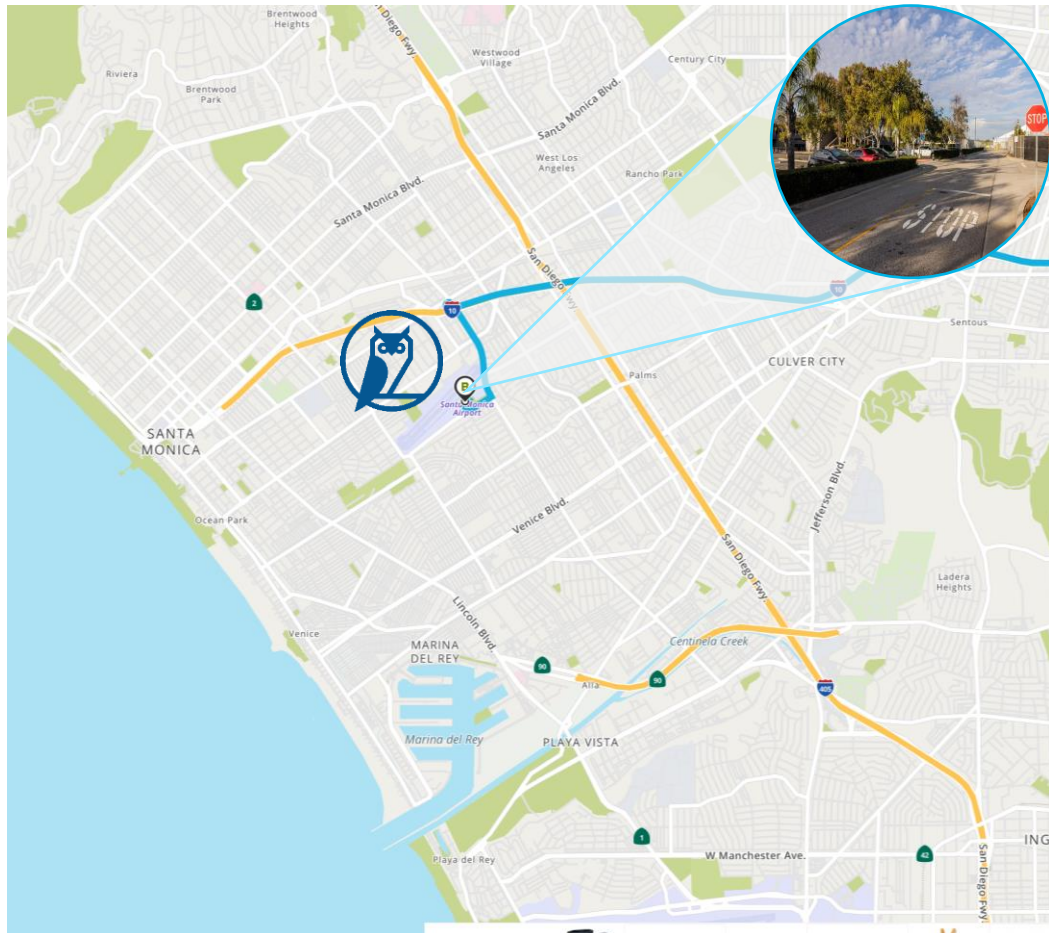

Arrival by Car

Arrival via I-405 Southbound:

EXIT Take the exit toward I-10/Santa Monica onto I-10 W (Santa Monica Fwy). Go for 1.1 mi.

Then 1.1 miles _____

EXIT Take exit 2B toward Bundy Dr South onto S Bundy Dr. Go for 1.1 mi.

Then 1.1 miles _____

➤ Turn right onto Airport Ave toward Santa Monica Airport. Go for 0.2 mi.

Then 0.2 miles _____

➤ Turn right onto Donald Douglas Loop S. Go for 0.1 mi.

Then 0.1 miles _____

↶ Turn left. Go for 46 ft.

Then 0.01 miles _____

↶ Turn left. Go for 190 ft.

Then 0.04 miles _____

📍 **3221 Donald Douglas Loop S**
Santa Monica, CA 90405-3213

Arrival by Car

Arrival via I-10 Direction West:

-  Take exit 2B toward Bundy Dr South onto S Bundy Dr. Go for 1.1 mi.
Then 1.1 miles _____
-  Turn right onto Airport Ave toward Santa Monica Airport. Go for 0.2 mi.
Then 0.2 miles _____
-  Turn right onto Donald Douglas Loop S. Go for 0.1 mi.
Then 0.1 miles _____
-  Turn left. Go for 46 ft.
Then 0.01 miles _____
-  Turn left. Go for 190 ft.
Then 0.04 miles _____
-  **3221 Donald Douglas Loop S**
Santa Monica, CA 90405-3213

Upon Arrival

We offer parking directly in front of our headquarters as well as overflow parking throughout Donald Douglas Loop.

Finding Us

Loft Dynamics is located on the 3rd floor
-The main stairwell and elevator will take you straight to our doors!