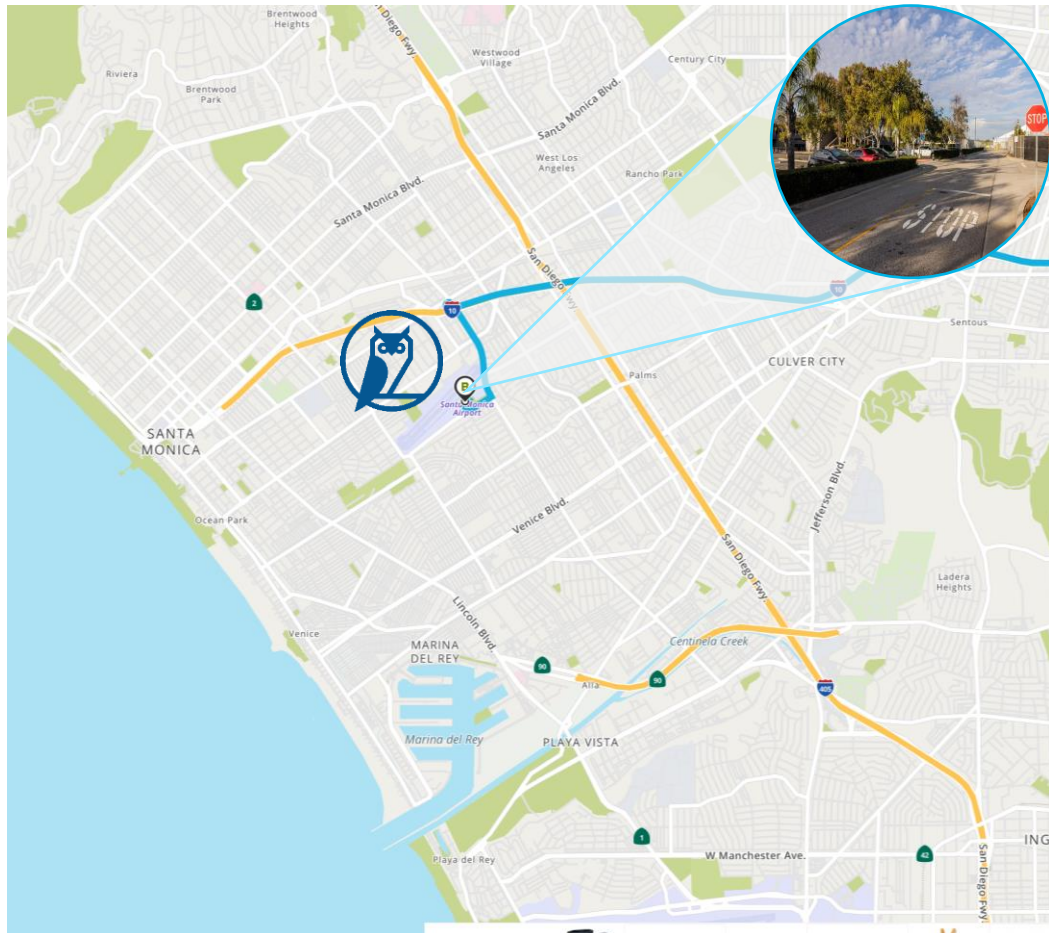

Then 1.1 miles \_\_\_\_\_

➡ Turn right onto Airport Ave toward Santa Monica Airport. Go for 0.2 mi.

Then 0.2 miles \_\_\_\_\_

➡ Turn right onto Donald Douglas Loop S. Go for 0.1 mi.

Then 0.1 miles \_\_\_\_\_

⬅ Turn left. Go for 46 ft.

Then 0.01 miles \_\_\_\_\_

⬅ Turn left. Go for 190 ft.

Then 0.04 miles \_\_\_\_\_

**📍 3221 Donald Douglas Loop S**  
Santa Monica, CA 90405-3213

## Arrival via I-10 Direction West:

**EXIT** Take exit 2B toward Bundy Dr South onto S Bundy Dr. Go for 1.1 mi.

Then 1.1 miles

Turn right onto Airport Ave toward Santa Monica Airport. Go for 0.2 mi.

Then 0.2 miles

Turn right onto Donald Douglas Loop S. Go for 0.1 mi.

Then 0.1 miles

Turn left. Go for 46 ft.

Then 0.01 miles

Turn left. Go for 190 ft.

Then 0.04 miles

**3221 Donald Douglas Loop S**  
Santa Monica, CA 90405-3213