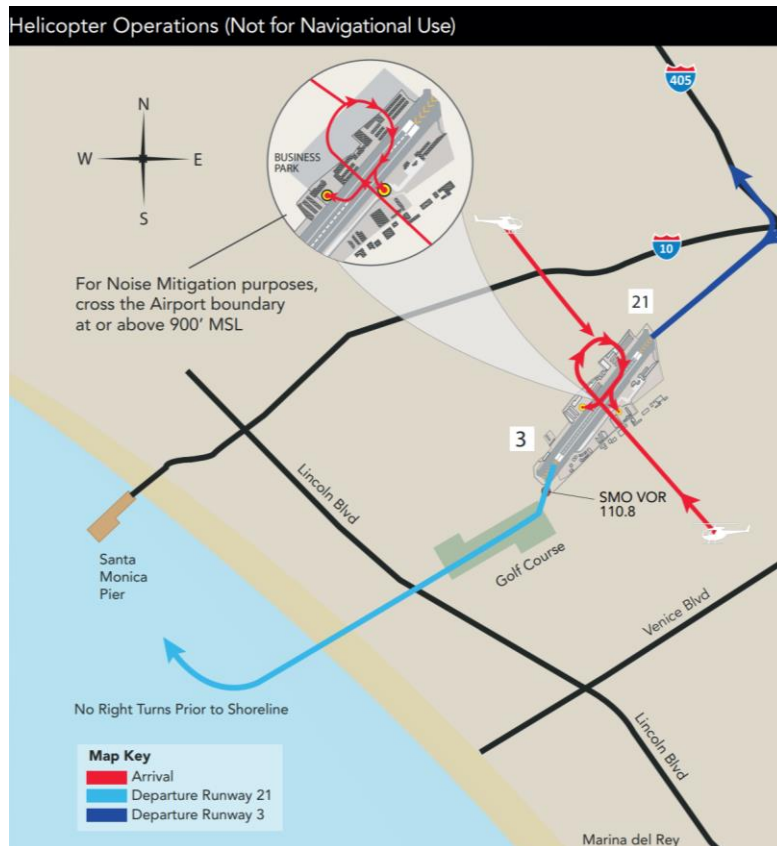

Arrival by Helicopter