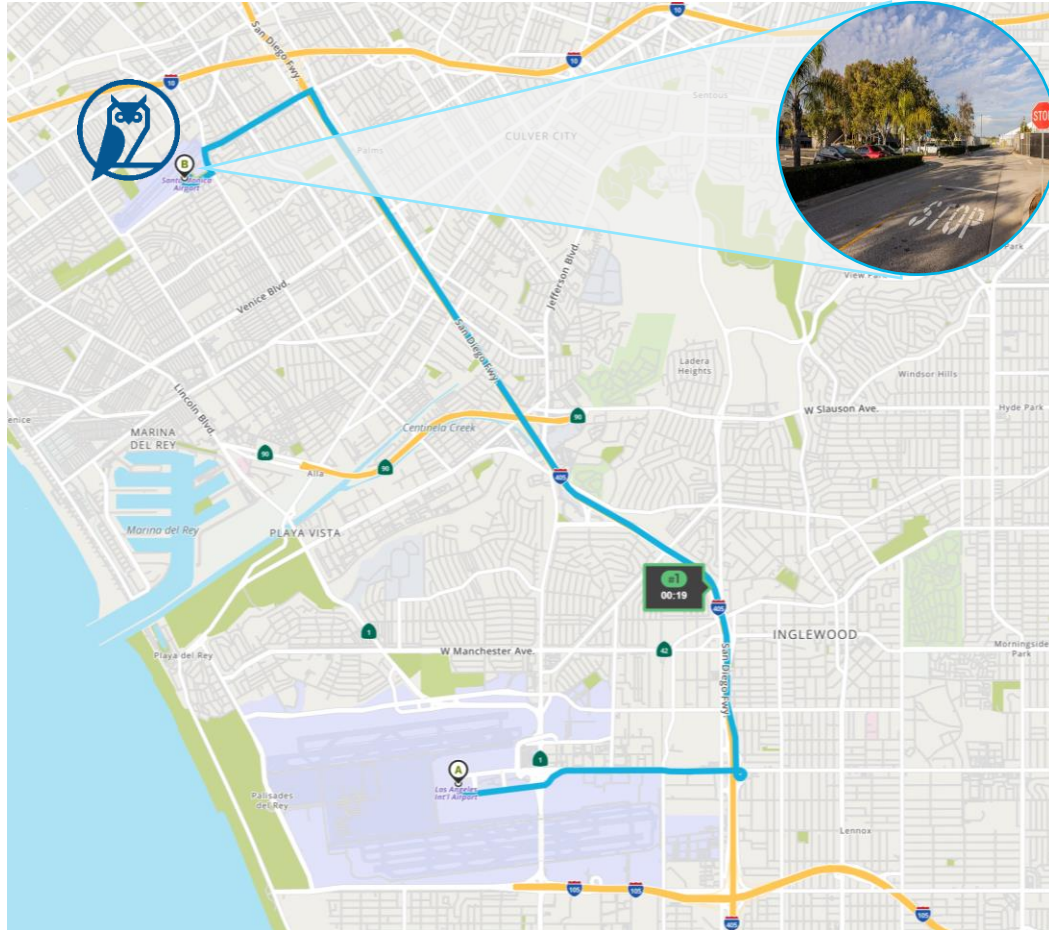

Arrival by Car

LAX arrival via I-405 Northbound:

19 min
11.2 miles
IRS reimbursement: $7.52

- ↑ Head toward West Way on World Way N. Go for 0.6 mi.
- Then 0.6 miles
- ↗ Take ramp onto W Century Blvd toward Century Blvd/I-405. Go for 1.8 mi.
- Then 1.8 miles
- ↗ Take ramp onto I-405 N (San Diego Fwy). Go for 6.9 mi.
- Then 6.9 miles
- ↘ Take exit 53A toward National Blvd/Santa Monica Airport. Go for 0.2 mi.
- Then 0.2 miles
- ↶ Turn left onto National Blvd toward Santa Monica Airport. Go for 1.0 mi.
- Then 1.0 miles
- ↶ Turn left onto S Bundy Dr. Go for 0.2 mi.
- Then 0.2 miles
- ↷ Turn right onto Airport Ave toward Santa Monica Airport. Go for 0.2 mi.
- Then 0.2 miles
- ↷ Turn right onto Donald Douglas Loop S. Go for 0.1 mi.
- Then 0.1 miles
- ↶ Turn left. Go for 46 ft.
- Then 0.01 miles
- ↶ Turn left. Go for 190 ft.
- Then 0.04 miles
- 📍 3221 Donald Douglas Loop S
  Santa Monica, CA 90405-3213