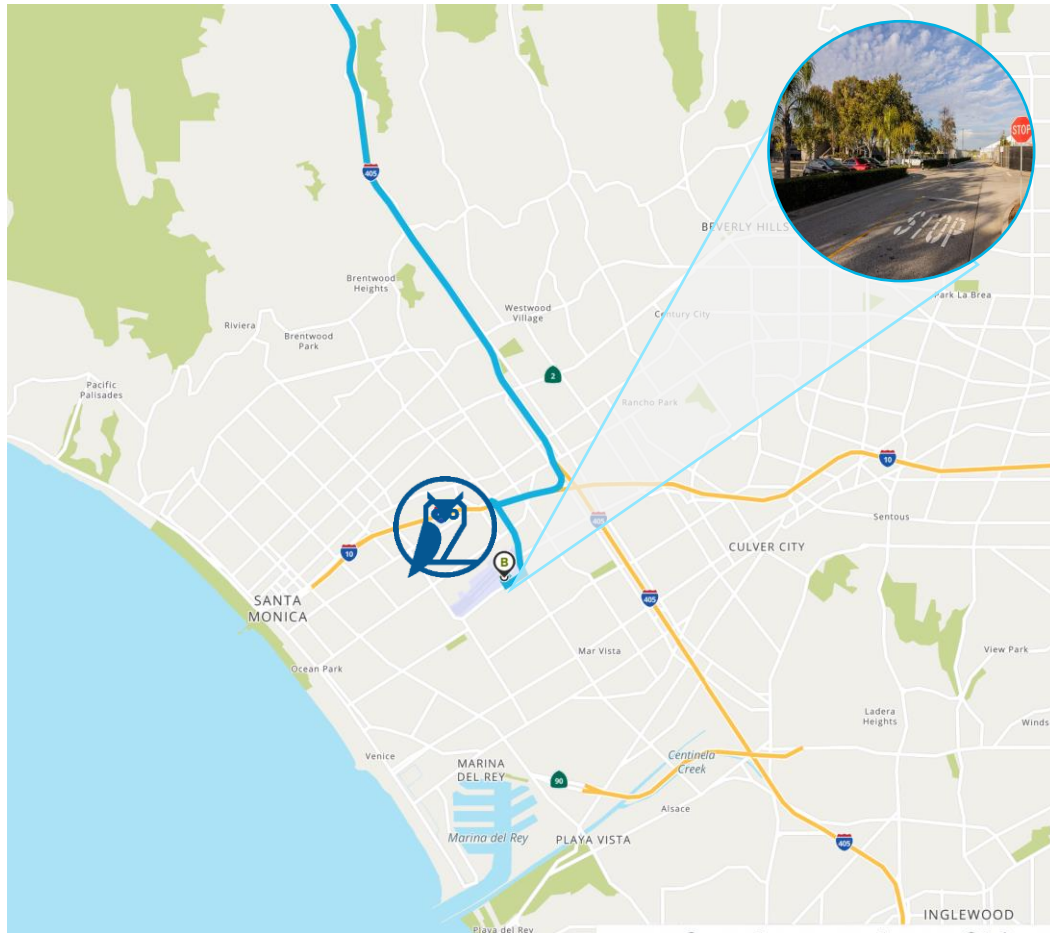

# Arrival by Car

## LAX arrival via I-405 Northbound:

Los Angeles Int'l Airport (LAX)  
to 3221 Donald Douglas Loop S

19 min  
11.2 miles  
IRS reimbursement: \$7.52

- ↑ Head toward West Way on World Way N. Go for 0.6 mi.
- Then 0.6 miles
- ↗ Take ramp onto W Century Blvd toward Century Blvd/I-405. Go for 1.8 mi.
- Then 1.8 miles
- ↗ Take ramp onto I-405 N (San Diego Fwy). Go for 6.9 mi.
- Then 6.9 miles
- ↘ Take exit 53A toward National Blvd/Santa Monica Airport. Go for 0.2 mi.
- Then 0.2 miles
- ↶ Turn left onto National Blvd toward Santa Monica Airport. Go for 1.0 mi.
- Then 1.0 miles
- ↶ Turn left onto S Bundy Dr. Go for 0.2 mi.
- Then 0.2 miles
- ↷ Turn right onto Airport Ave toward Santa Monica Airport. Go for 0.2 mi.
- Then 0.2 miles
- ↷ Turn right onto Donald Douglas Loop S. Go for 0.1 mi.
- Then 0.1 miles
- ↶ Turn left. Go for 46 ft.
- Then 0.01 miles
- ↶ Turn left. Go for 190 ft.
- Then 0.04 miles
- 📍 3221 Donald Douglas Loop S  
Santa Monica, CA 90405-3213

## Arrival via I-405 Southbound:

**EXIT** Take the exit toward I-10/Santa Monica onto I-10 W (Santa Monica Fwy). Go for 1.1 mi.

Then 1.1 miles \_\_\_\_\_

**EXIT** Take exit 2B toward Bundy Dr South onto S Bundy Dr. Go for 1.1 mi.

Then 1.1 miles \_\_\_\_\_

➡ Turn right onto Airport Ave toward Santa Monica Airport. Go for 0.2 mi.

Then 0.2 miles \_\_\_\_\_

➡ Turn right onto Donald Douglas Loop S. Go for 0.1 mi.

Then 0.1 miles \_\_\_\_\_