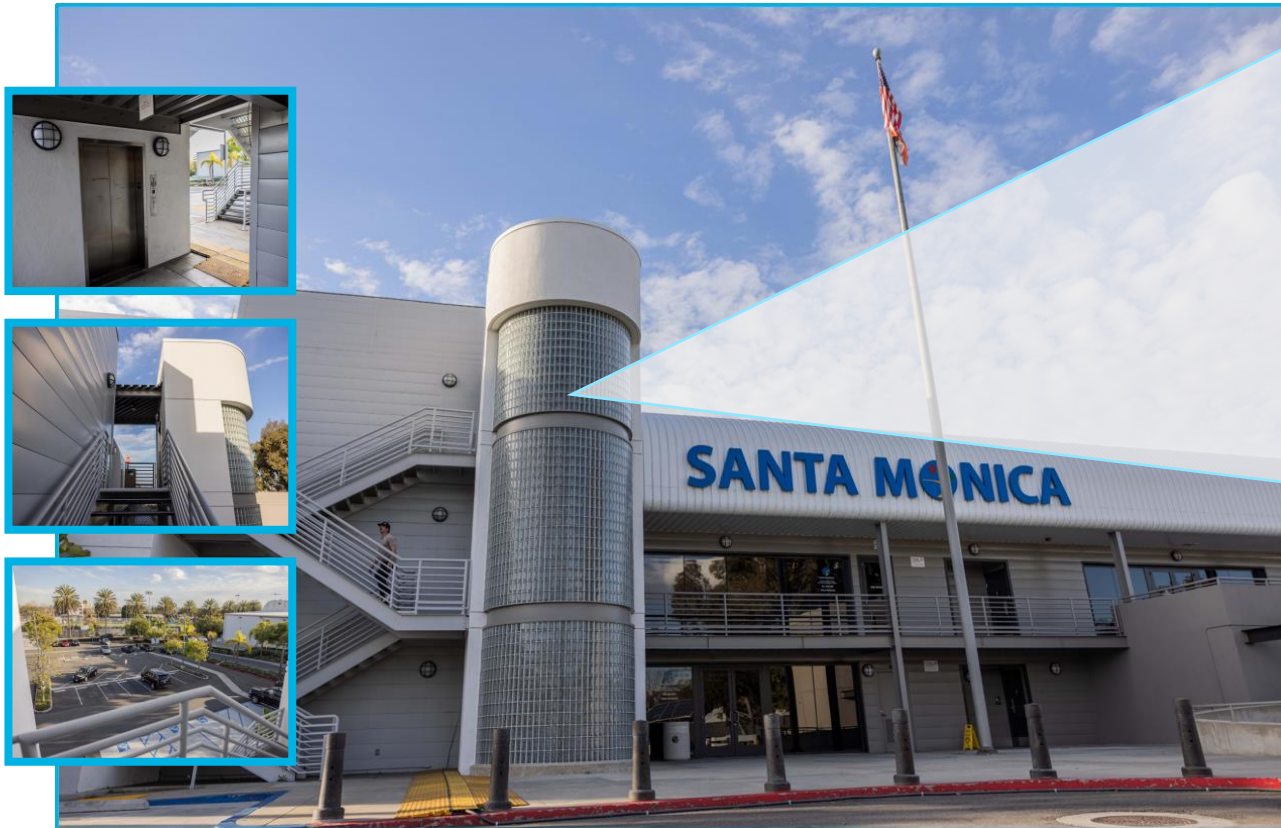

Finding Us

Loft Dynamics is located on the 3rd floor
-The main stairwell and elevator will take you straight to our doors!