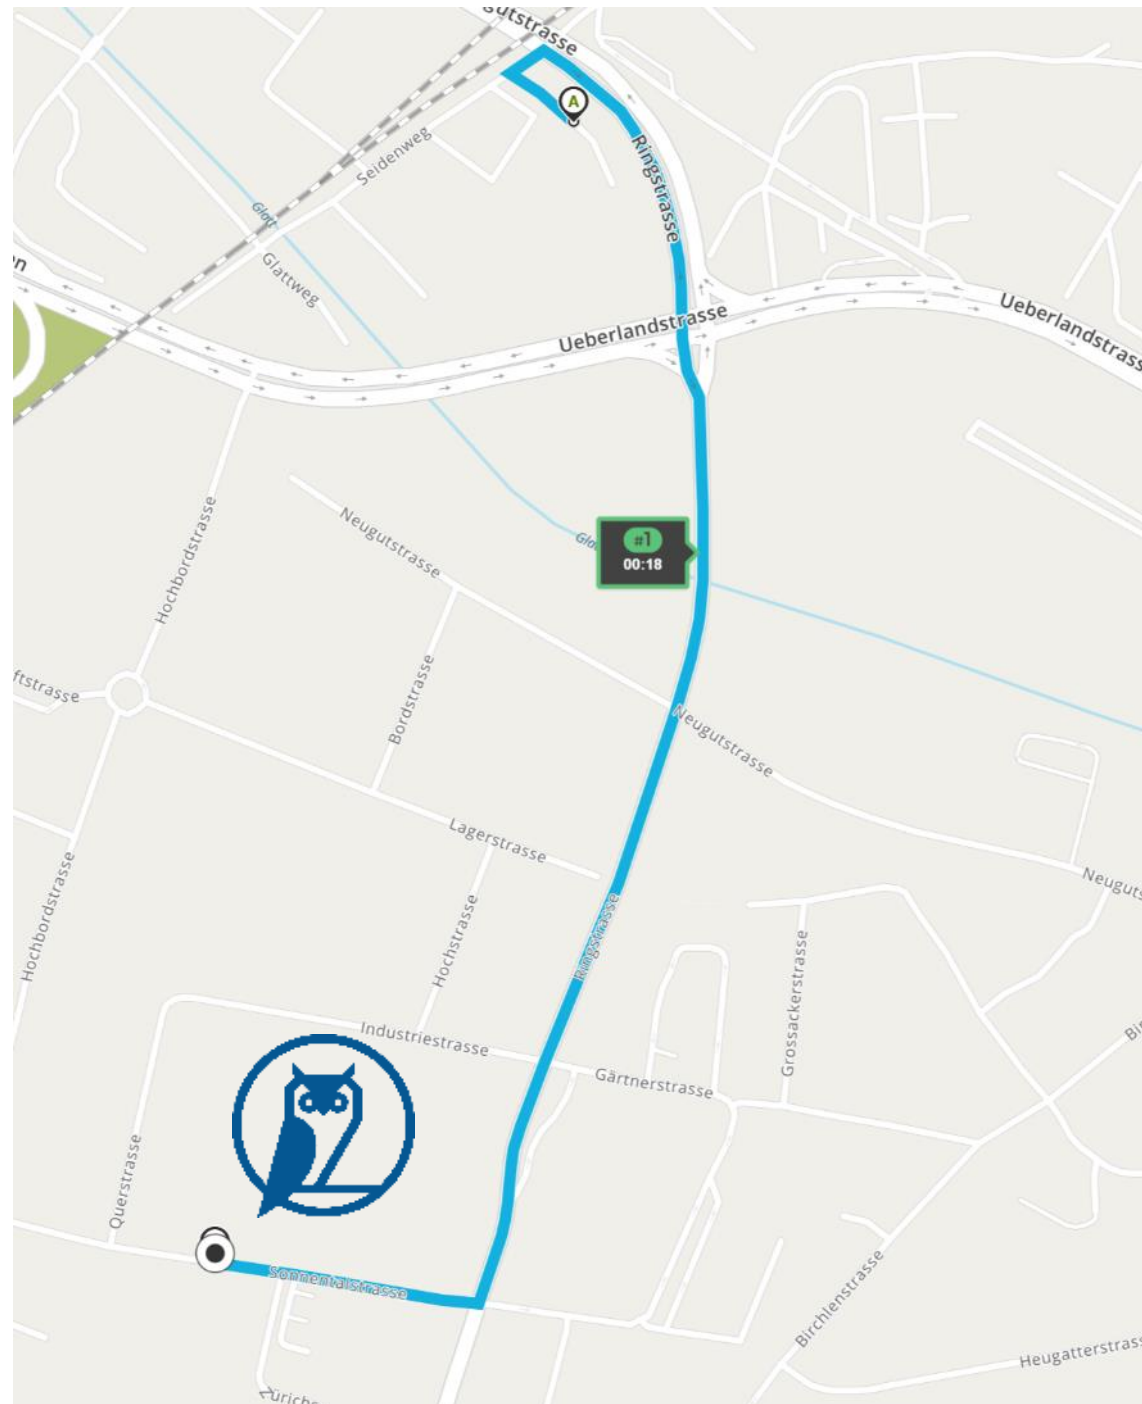

Then 0.1 miles

↷ Take the street on the right, Ringstrasse. Go for 0.4 mi.

Then 0.4 miles

↪ Turn right onto Sonnentallstrasse. Go for 0.1 mi.

Then 0.1 miles

📍 8 Sonnentallstrasse
Dübendorf, ZH 8600

Hyatt Place Zurich Airport The Circle ****

8 min 5.4 miles

- ↑ Head toward Butzenbuelring. Go for 125 ft.
- Then 0.02 miles
- ↑ Continue on Butzenbuelring. Go for 0.1 mi.
- Then 0.1 miles
- ↙ Keep left onto Butzenbuelring toward Bülach/Kloten/Zürich/St. Gallen/Bern/Basel/Glattbrugg/P60. Go for 0.2 mi.
- Then 0.2 miles
- Keep middle onto Werft toward E60/A1/Bern/Basel/St. Gallen/Zürich. Go for 230 ft.
- Then 0.04 miles
- ↑ Take ramp onto A51. Go for 1.6 mi.
- Then 1.6 miles
- ↑ Continue on Dreieck Zürich-Nord toward St. Gallen/Schaffhausen/Zürich-City. Go for 0.5 mi.
- Then 0.5 miles
- ↑ Continue on A1/A4. Go for 1.3 mi.
- Then 1.3 miles
- EXIT ↘ Take exit 65 toward Dübendorf onto Ueberlandstrasse. Go for 0.7 mi.
- Then 0.7 miles
- ↙ Keep left onto Ueberlandstrasse. Go for 0.3 mi.
- Then 0.3 miles
- ↗ Turn right onto Ringstrasse. Go for 0.3 mi.
- Then 0.3 miles
- ↗ Turn right onto Industriestrasse. Go for 0.1 mi.
- Then 0.1 miles
- ↑ Continue on Querstrasse. Go for 0.1 mi.
- Then 0.1 miles
- ↙ Turn left onto Sonnentalsstrasse. Go for 220 ft.
- Then 0.04 miles
- 📍 8 Sonnentalsstrasse
Dübendorf, ZH 8600

Hotel ZwiBack ***

Am Wasser 3, 8600
Dübendorf

+41 44 325 4466

<https://www.zwiback.ch/#hotel>

Hotel ZwiBack to Loft Dynamics

Walking Directions to Loft Dynamics

3 Am Wasser
to 8 Sonnentälstrasse

18 min 0.7 miles

↑ Head northwest. Go for 164 ft.

Then 0.03 miles

↘ Turn right onto Seidenweg. Go for 85 ft.

Then 0.02 miles

↘ Turn right onto Neugutstrasse. Go for 0.5 mi.

Then 0.5 miles

↘ Turn right onto Sonnentälstrasse. Go for 0.1 mi.