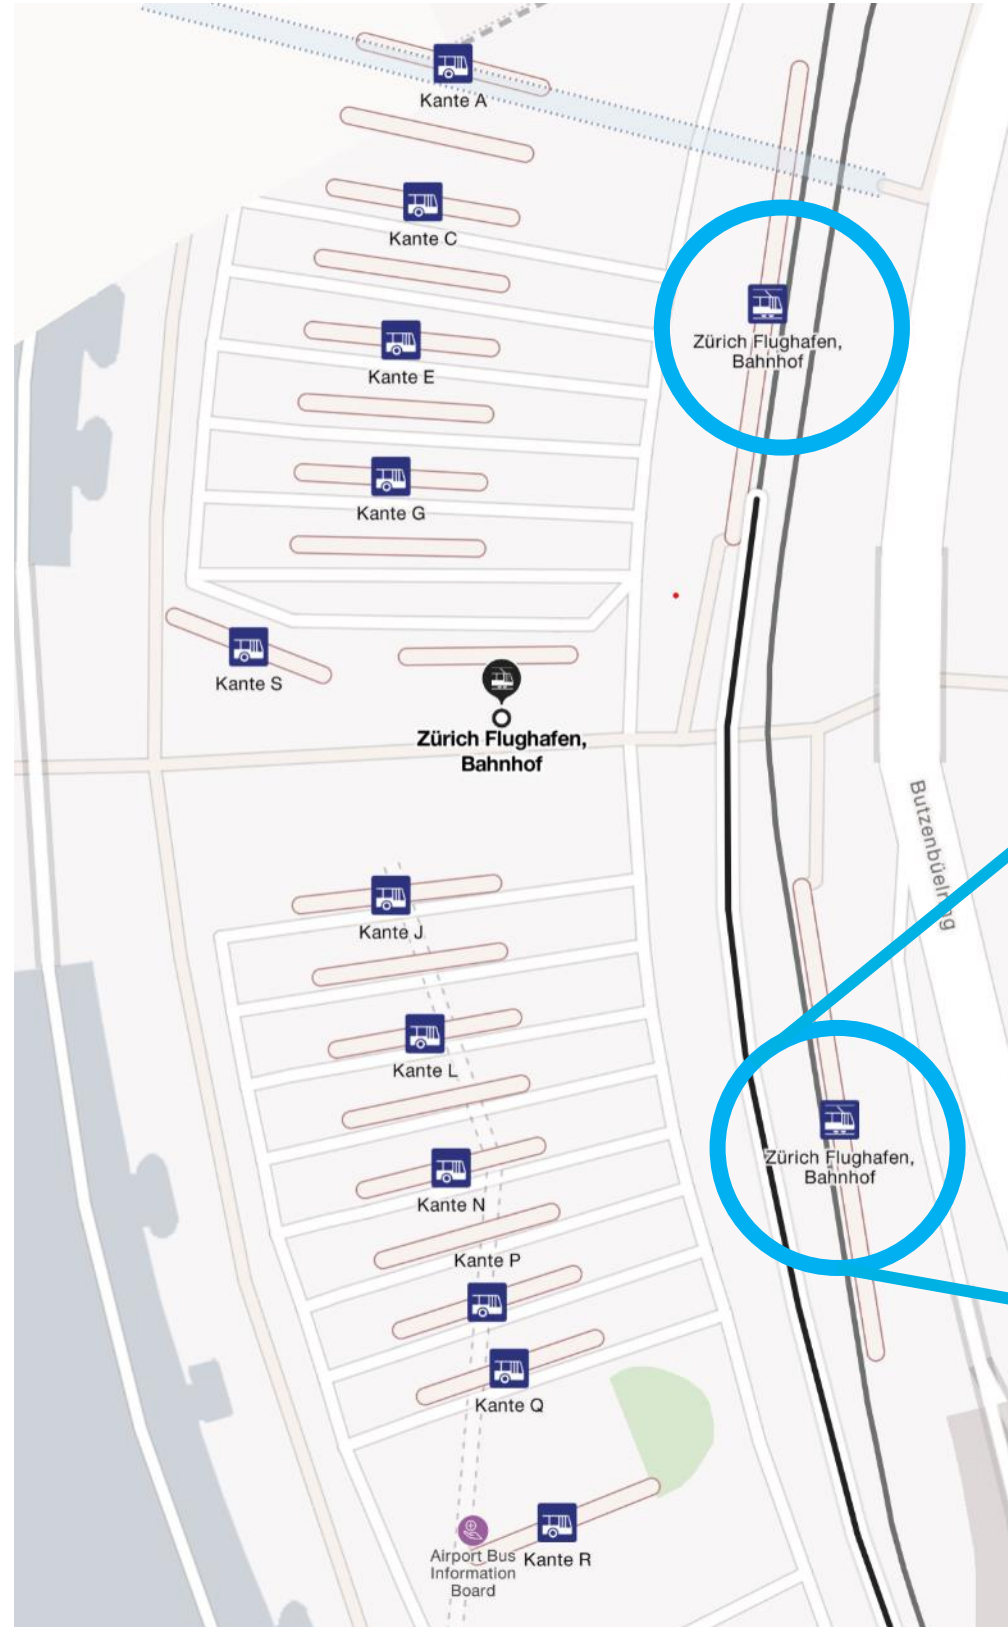

Departure from Zürich Airport (Zürich Flughafen):

Zürich Flughafen, Bahnhof

 **T 12**
Direction Stettbach, Bahnhof
NF

Dübendorf, Ringwiesen

Arrival to Ringwiesen (T12)

Public Transport Options

Departure from Zürich central train station (Zürich HB):

● Zürich HB	Platform 43/44
● S3 Direction Wetzikon ZH	1. 🧑🧑🧑 2. 🧑🧑
● Stettbach	Platform 2
● Zürich HB	Platform 43/44
● S9 Direction Uster	1. 🧑🧑🧑 2. 🧑🧑
● Stettbach	Platform 2
● Zürich HB	Platform 43/44
● S11 Direction Seuzach	1. 🧑🧑🧑 2. 🧑🧑
● Stettbach	Platform 2
● Zürich HB	Platform 43/44
● S12 Direction Schaffhausen	1. 🧑🧑🧑 2. 🧑🧑
● Stettbach	Platform 2

Then 0.04 miles

↪ Turn right onto Seidenplatz. Go for 190 ft.

Then 0.04 miles

Walk right around the roundabout and turn at the 1st street Seidenstrasse. Go for 292 ft.

Then 0.06 miles

↶ Turn left onto Neugutstrasse. Go for 0.1 mi.

Then 0.1 miles

↷ Take the street on the right, Ringstrasse. Go for 0.4 mi.

Then 0.4 miles

↪ Turn right onto Sonnentallstrasse. Go for 0.1 mi.

Then 0.1 miles

📍 8 Sonnentallstrasse
Dübendorf, ZH 8600

Hyatt Place Zurich Airport The Circle ****