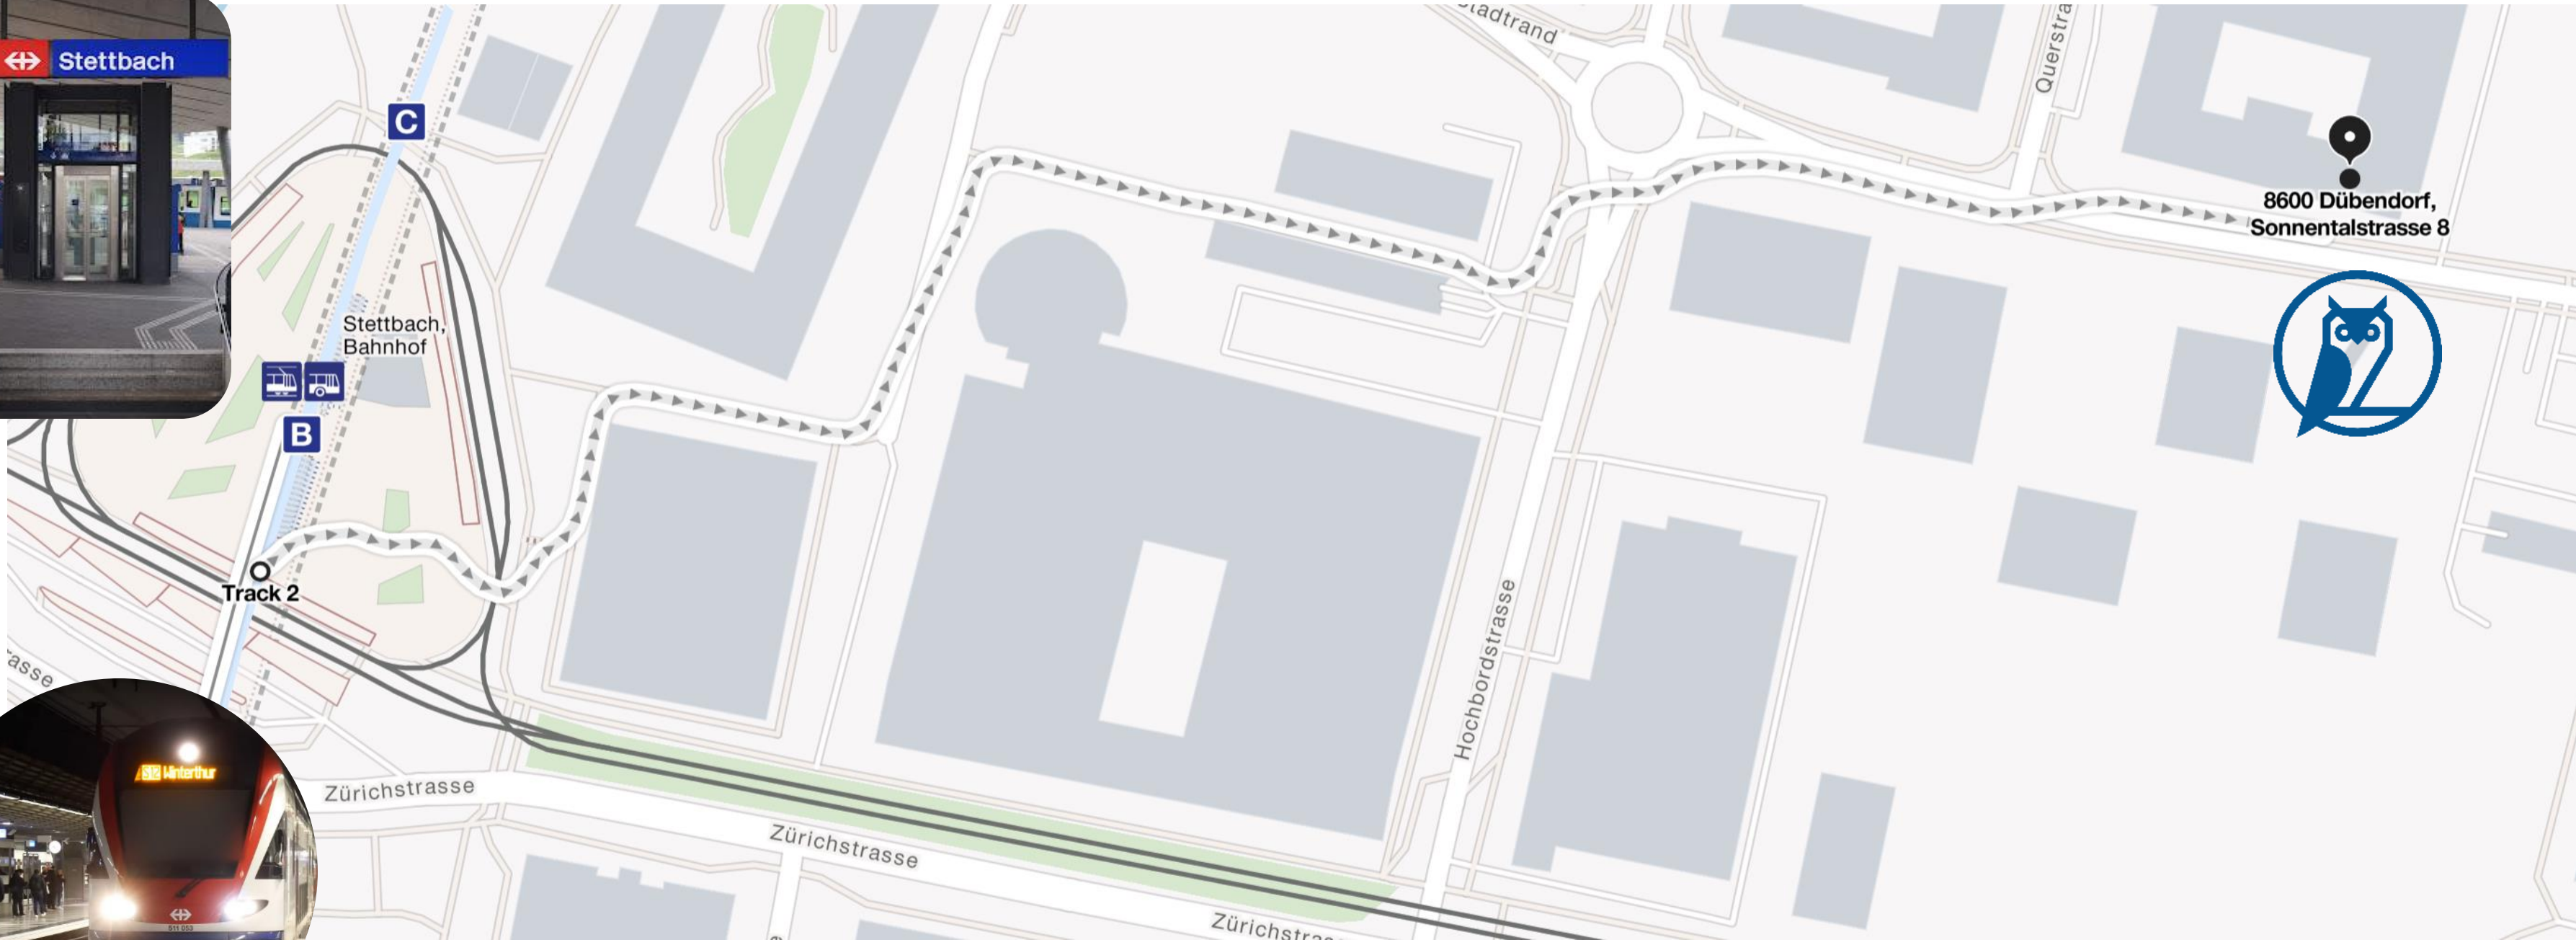

Departure from Zürich Airport (Zürich Flughafen):

Zürich Flughafen, Bahnhof

 **T 12**
Direction Stettbach, Bahnhof
NF

Dübendorf, Ringwiesen

Arrival to Ringwiesen (T12)

Public Transport Options

Departure from Zürich central train station (Zürich HB):

● Zürich HB	Platform 43/44
● S3 Direction Wetzikon ZH	1. 🧑🧑🧑 2. 🧑🧑
● Stettbach	Platform 2
● Zürich HB	Platform 43/44
● S9 Direction Uster	1. 🧑🧑🧑 2. 🧑🧑
● Stettbach	Platform 2
● Zürich HB	Platform 43/44
● S11 Direction Seuzach	1. 🧑🧑🧑 2. 🧑🧑
● Stettbach	Platform 2
● Zürich HB	Platform 43/44
● S12 Direction Schaffhausen	1. 🧑🧑🧑 2. 🧑🧑
● Stettbach	Platform 2

Arrival to Stettbach (S3-12)

Arrival to Loft Dynamics by Car

Car - Autobahn A1: ----- 🚗

Leave the A1 at Exit 65 WALLISELLEN
Via Überlandstrasse, Ringstrasse, Hochbordstrasse to
Sonnentalstrasse 8

Taxi:

Right of way and exit is possible directly in
front of Loft Dynamics