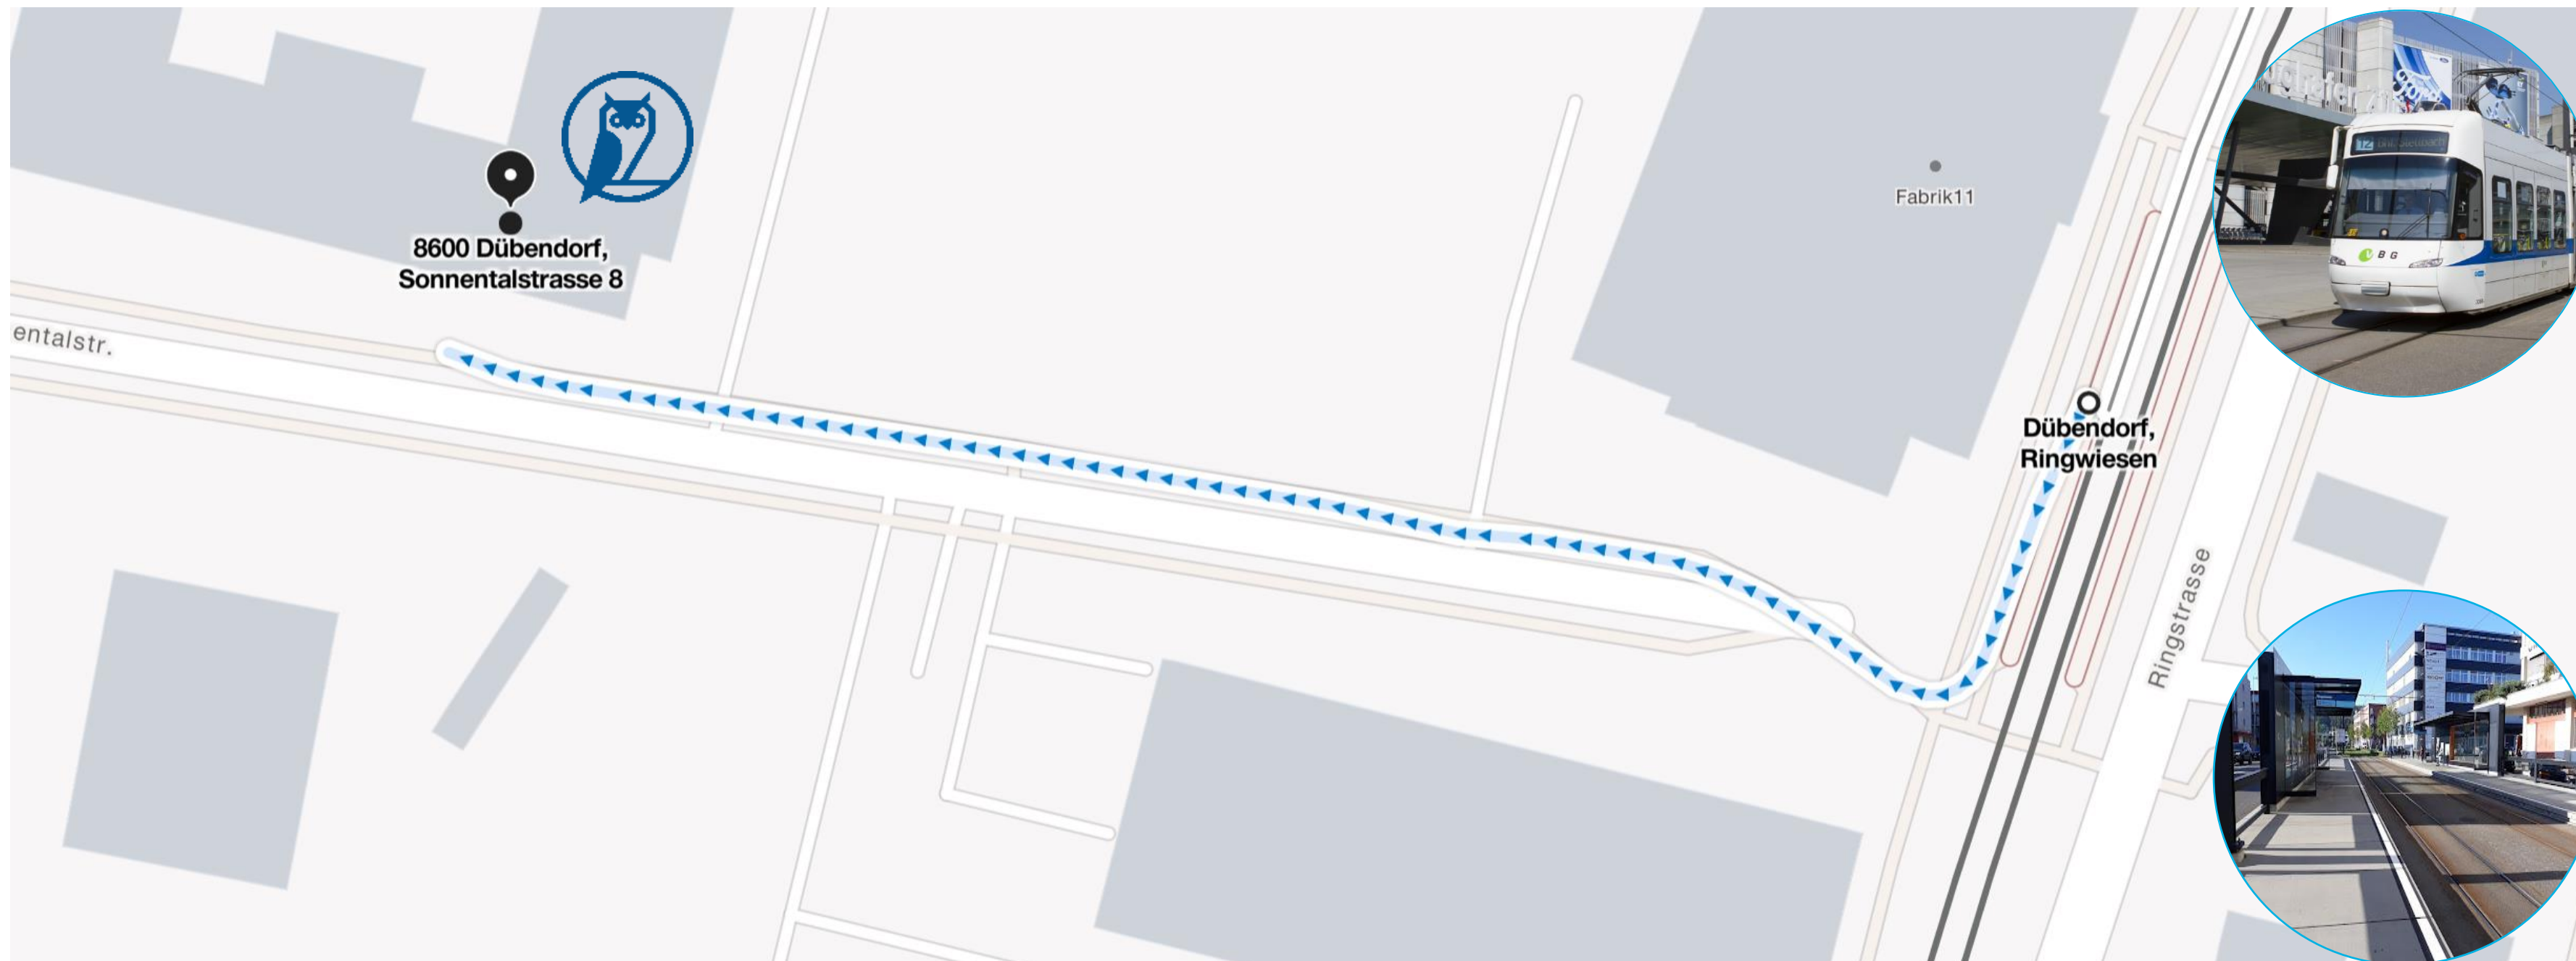

Departure from Zürich Airport (Zürich Flughafen):

Zürich Flughafen, Bahnhof

 **T 12**
Direction Stettbach, Bahnhof
NF

Dübendorf, Ringwiesen

Arrival to Ringwiesen (T12)

Public Transport Options

Departure from Zürich central train station (Zürich HB):

● Zürich HB	Platform 43/44
● S3 Direction Wetzikon ZH	1. 🧑🧑🧑 2. 🧑🧑
● Stettbach	Platform 2
● Zürich HB	Platform 43/44
● S9 Direction Uster	1. 🧑🧑🧑 2. 🧑🧑
● Stettbach	Platform 2
● Zürich HB	Platform 43/44
● S11 Direction Seuzach	1. 🧑🧑🧑 2. 🧑🧑
● Stettbach	Platform 2
● Zürich HB	Platform 43/44
● S12 Direction Schaffhausen	1. 🧑🧑🧑 2. 🧑🧑
● Stettbach	Platform 2

Arrival to Stettbach (S3-12)

Arrival to Loft Dynamics by Car

Car - Autobahn A1: ----- 🚗

Leave the A1 at Exit 65 WALLISELLEN
Via Überlandstrasse, Ringstrasse, Hochbordstrasse to
Sonnentalstrasse 8

Taxi:

Right of way and exit is possible directly in
front of Loft Dynamics

Hotel Sonnental to Loft Dynamics

Walking Directions to Loft Dynamics

96 Zürichstrasse
to 8 Sonnentallstrasse

5 min 0.2 miles

↑ Head northwest on Zürichstrasse. Go for 151 ft.

Then 0.03 miles

↪ Turn right onto Ringstrasse. Go for 407 ft.