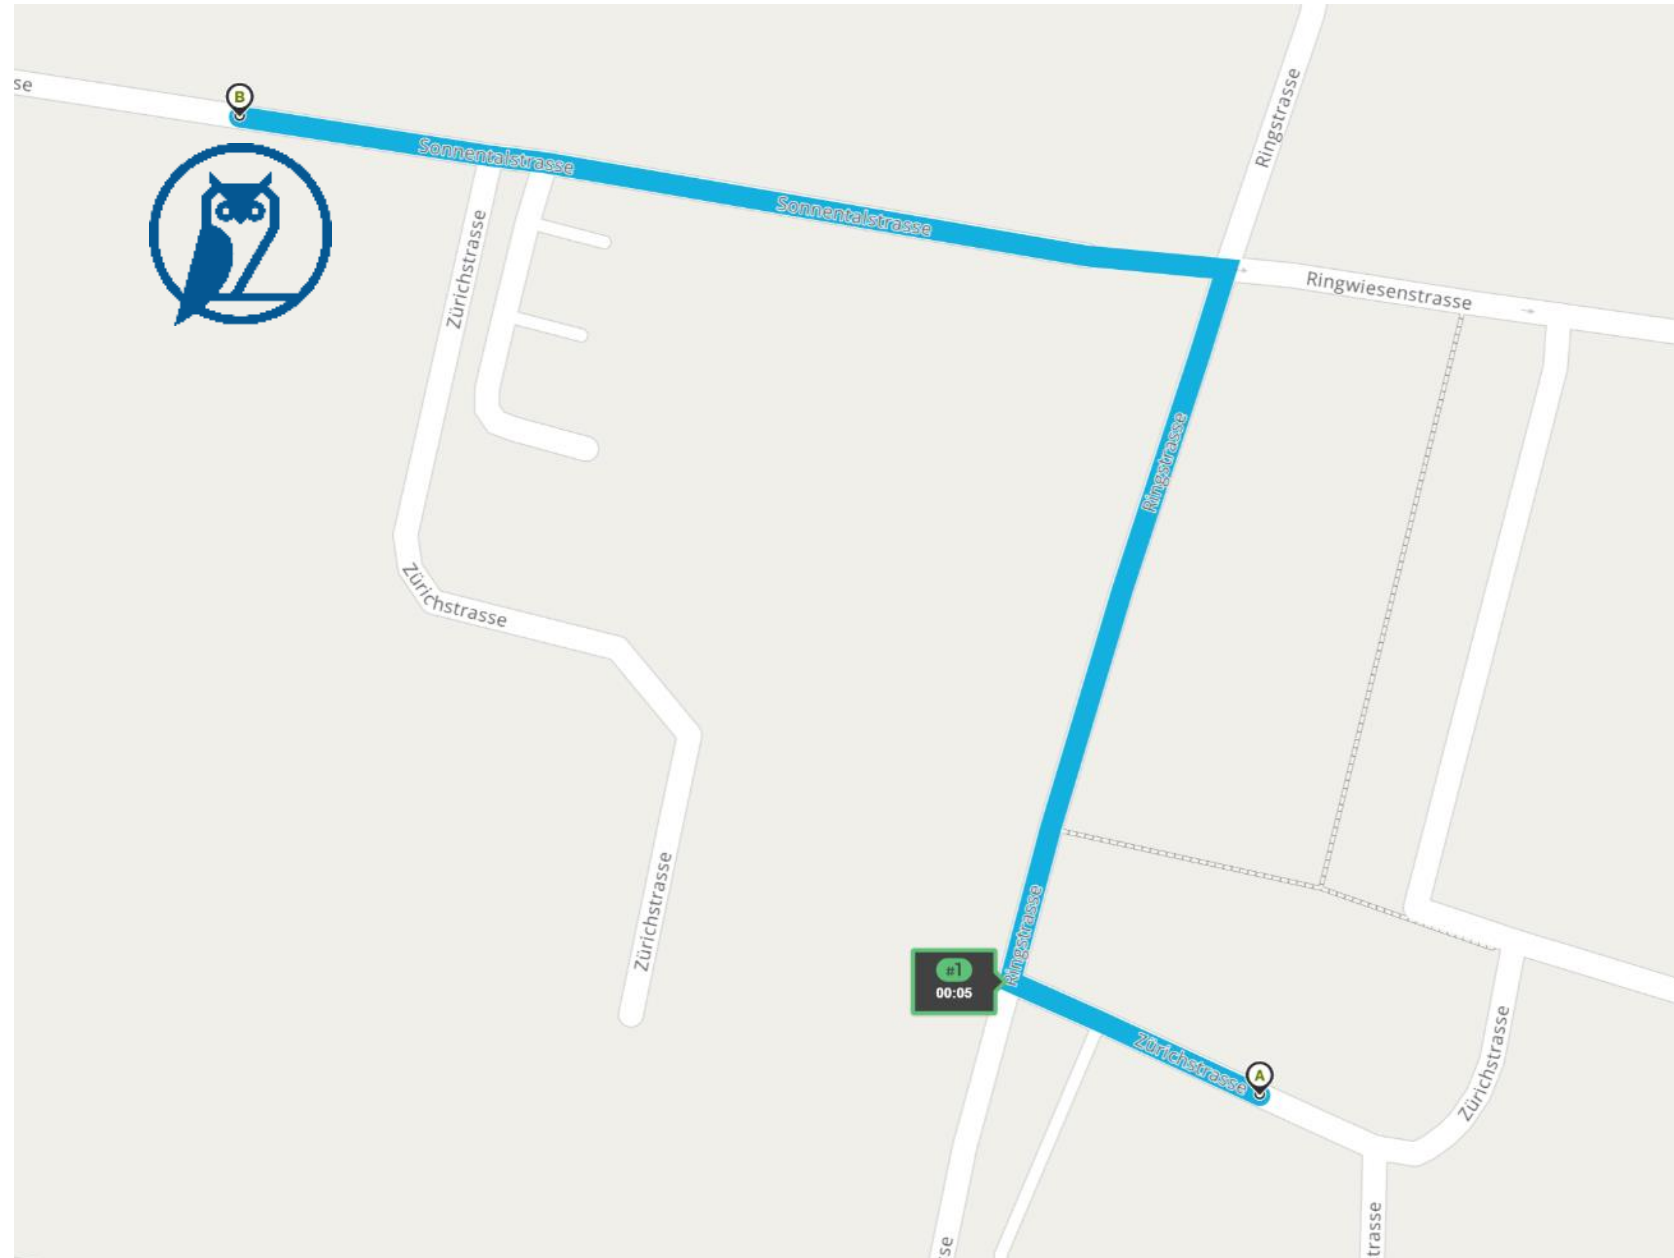

Hotel Sonnental to Loft Dynamics

Walking Directions to Loft Dynamics

96 Zürichstrasse
to 8 Sonnentallstrasse

5 min 0.2 miles

↑ Head northwest on Zürichstrasse. Go for 151 ft.

Then 0.03 miles

↪ Turn right onto Ringstrasse. Go for 407 ft.

Then 0.08 miles

↶ Turn left onto Sonnentallstrasse. Go for 0.1 mi.

Then 0.1 miles

📍 8 Sonnentallstrasse
Dübendorf, ZH 8600

Harry`s Home ****

Zürich Wallisellen
Seidenplatz 3
8304 Wallisellen, Zürich,
Schweiz

Then 0.04 miles

↪ Turn right onto Seidenplatz. Go for 190 ft.

Then 0.04 miles

Walk right around the roundabout and turn at the 1st street Seidenstrasse. Go for 292 ft.

Then 0.06 miles

↶ Turn left onto Neugutstrasse. Go for 0.1 mi.

Then 0.1 miles

↷ Take the street on the right, Ringstrasse. Go for 0.4 mi.

Then 0.4 miles

↪ Turn right onto Sonnentallstrasse. Go for 0.1 mi.

Then 0.1 miles

📍 8 Sonnentallstrasse
Dübendorf, ZH 8600

Hyatt Place Zurich Airport The Circle ****