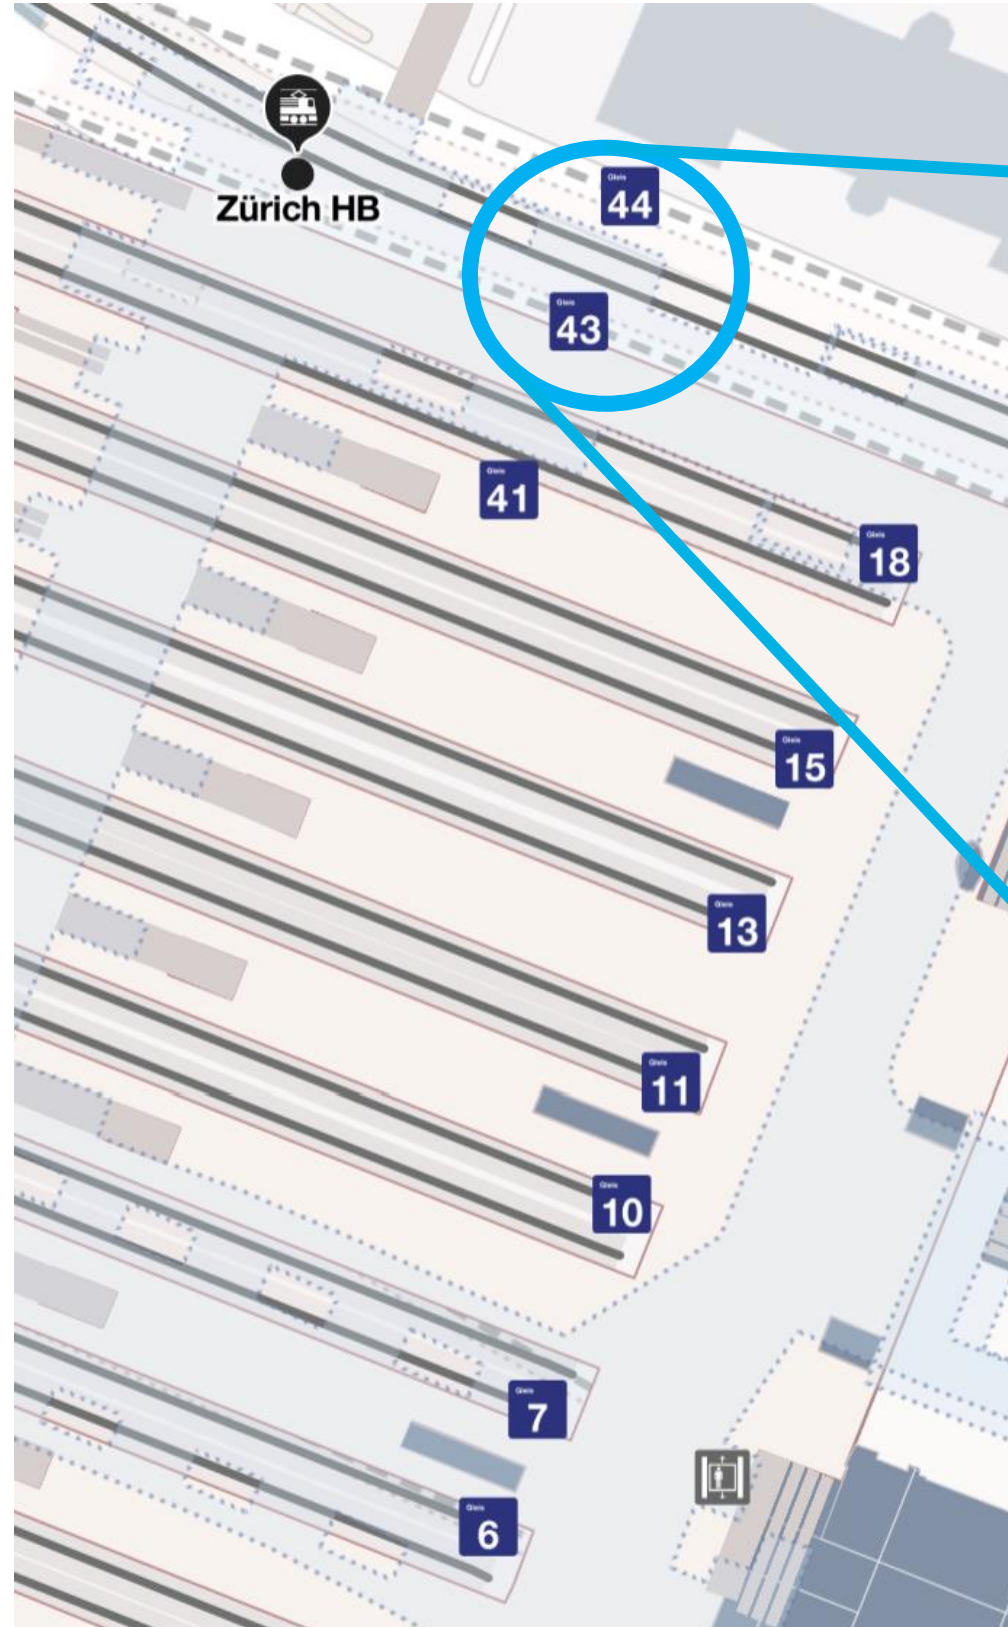

Departure from Zürich Airport (Zürich Flughafen):

Zürich Flughafen, Bahnhof

 **T 12**
Direction Stettbach, Bahnhof
NF

Dübendorf, Ringwiesen

Arrival to Ringwiesen (T12)

Public Transport Options

Departure from Zürich central train station (Zürich HB):

● Zürich HB	Platform 43/44
● S3 Direction Wetzikon ZH	1. 🧑🧑🧑 2. 🧑🧑
● Stettbach	Platform 2
● Zürich HB	Platform 43/44
● S9 Direction Uster	1. 🧑🧑🧑 2. 🧑🧑
● Stettbach	Platform 2
● Zürich HB	Platform 43/44
● S11 Direction Seuzach	1. 🧑🧑🧑 2. 🧑🧑
● Stettbach	Platform 2
● Zürich HB	Platform 43/44
● S12 Direction Schaffhausen	1. 🧑🧑🧑 2. 🧑🧑
● Stettbach	Platform 2

Hotel Sonnental to Loft Dynamics

Walking Directions to Loft Dynamics

96 Zürichstrasse
to 8 Sonnentallstrasse

5 min 0.2 miles

↑ Head northwest on Zürichstrasse. Go for 151 ft.

Then 0.03 miles

↪ Turn right onto Ringstrasse. Go for 407 ft.

Then 0.04 miles

↪ Turn right onto Seidenplatz. Go for 190 ft.

Then 0.04 miles

Walk right around the roundabout and turn at the 1st street Seidenstrasse. Go for 292 ft.

Then 0.06 miles

↶ Turn left onto Neugutstrasse. Go for 0.1 mi.