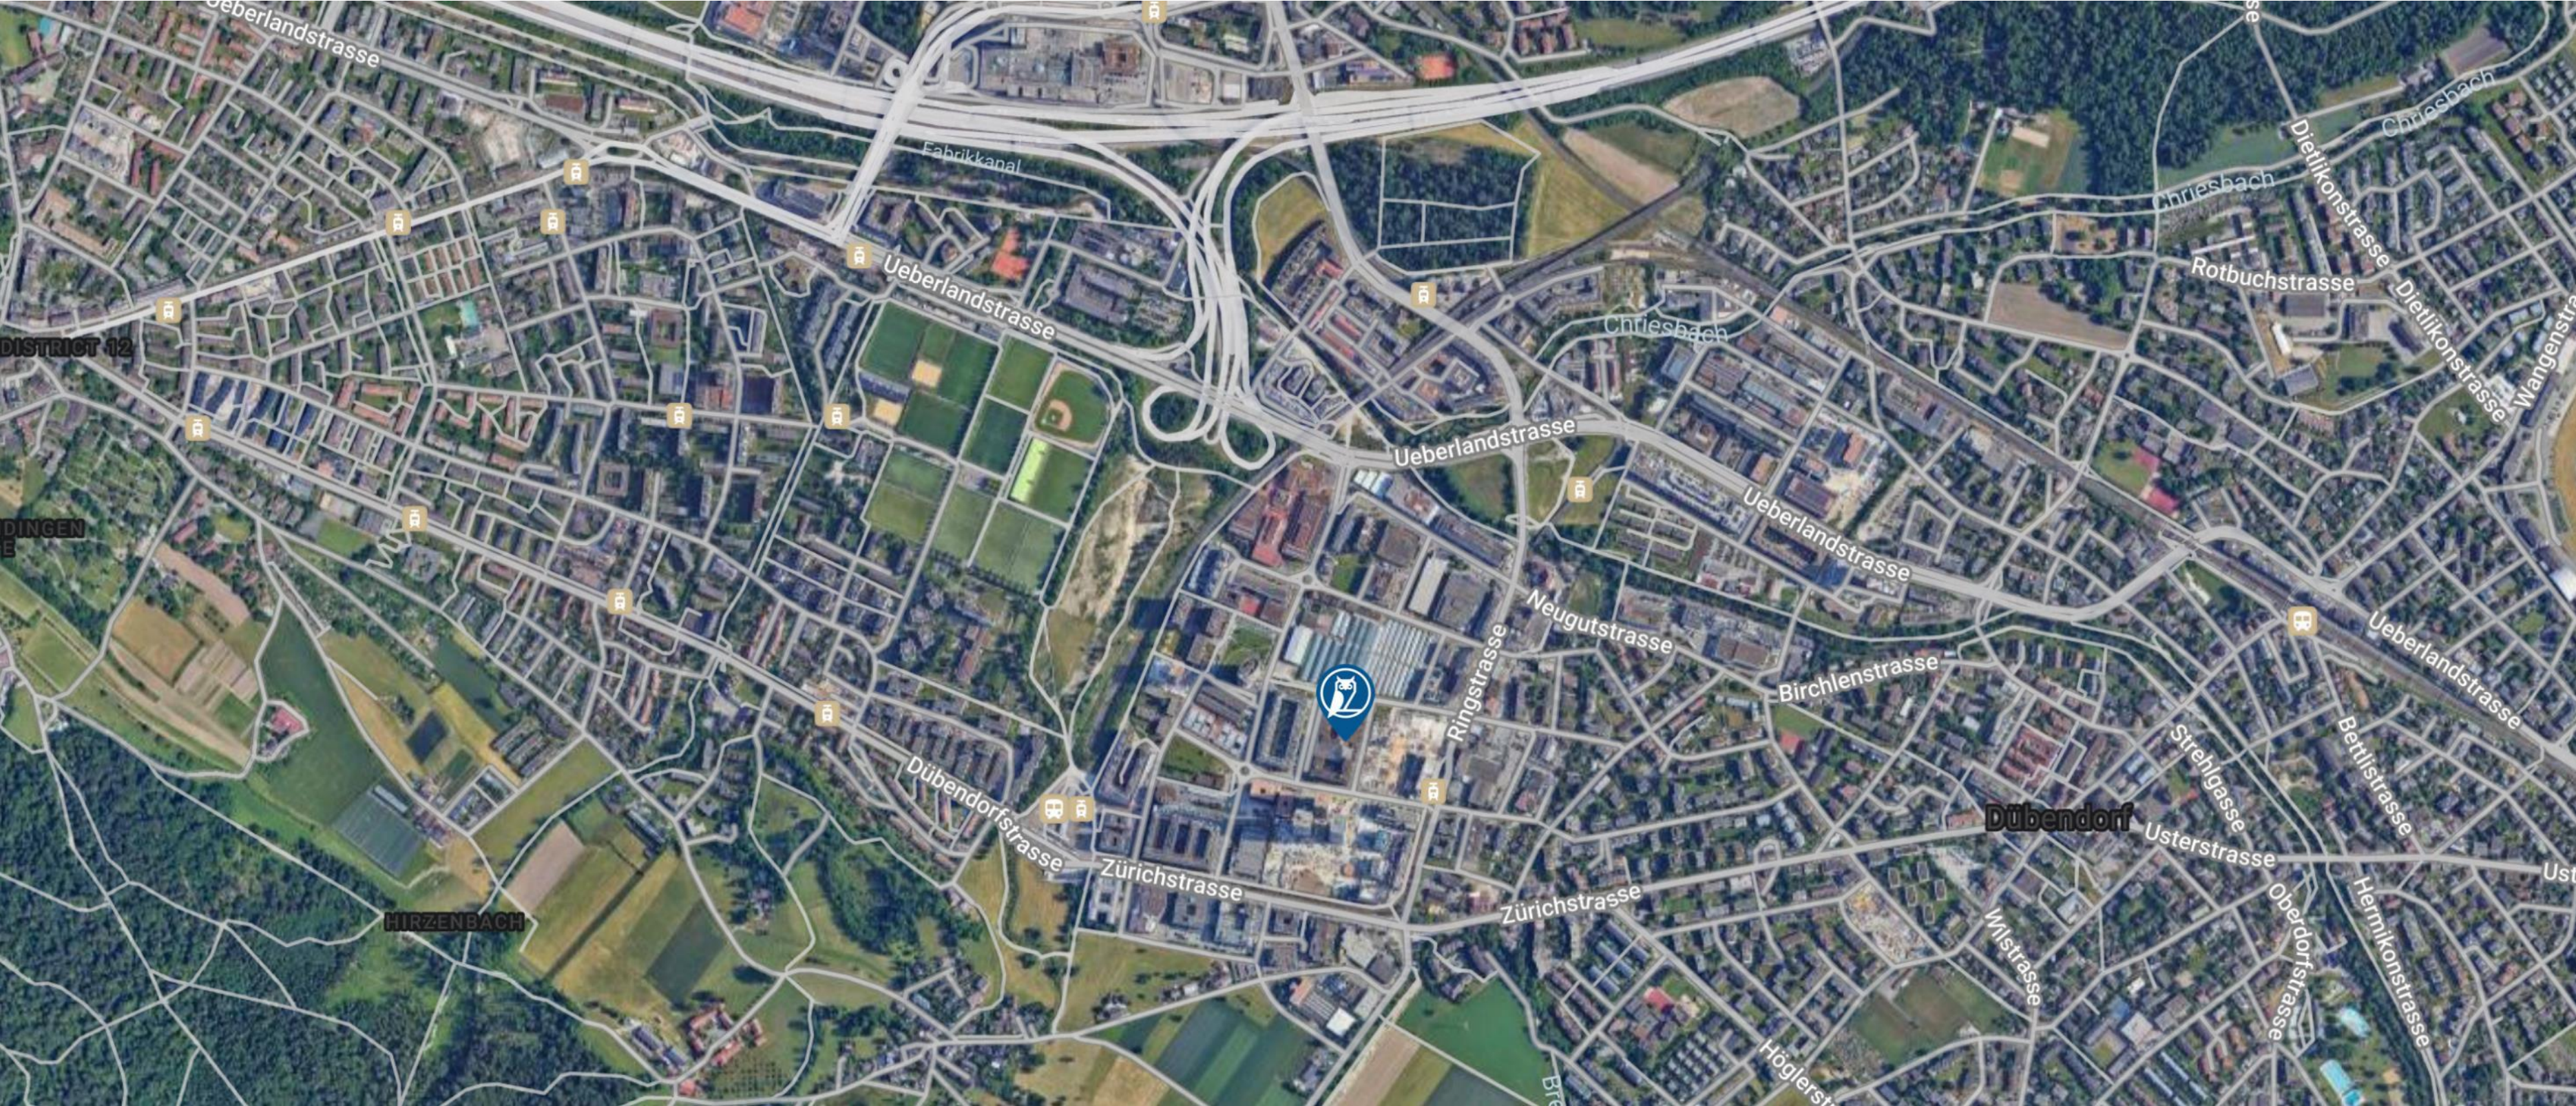

Loft Dynamics AG

Find the way to us

Address:

Loft Dynamics AG
Sonentalstrasse 8
8600 Dübendorf
Switzerland

Phone: +41 44 211 15 15

E-mail: info@loftdynamics.com

Arrival

Public Transport Options