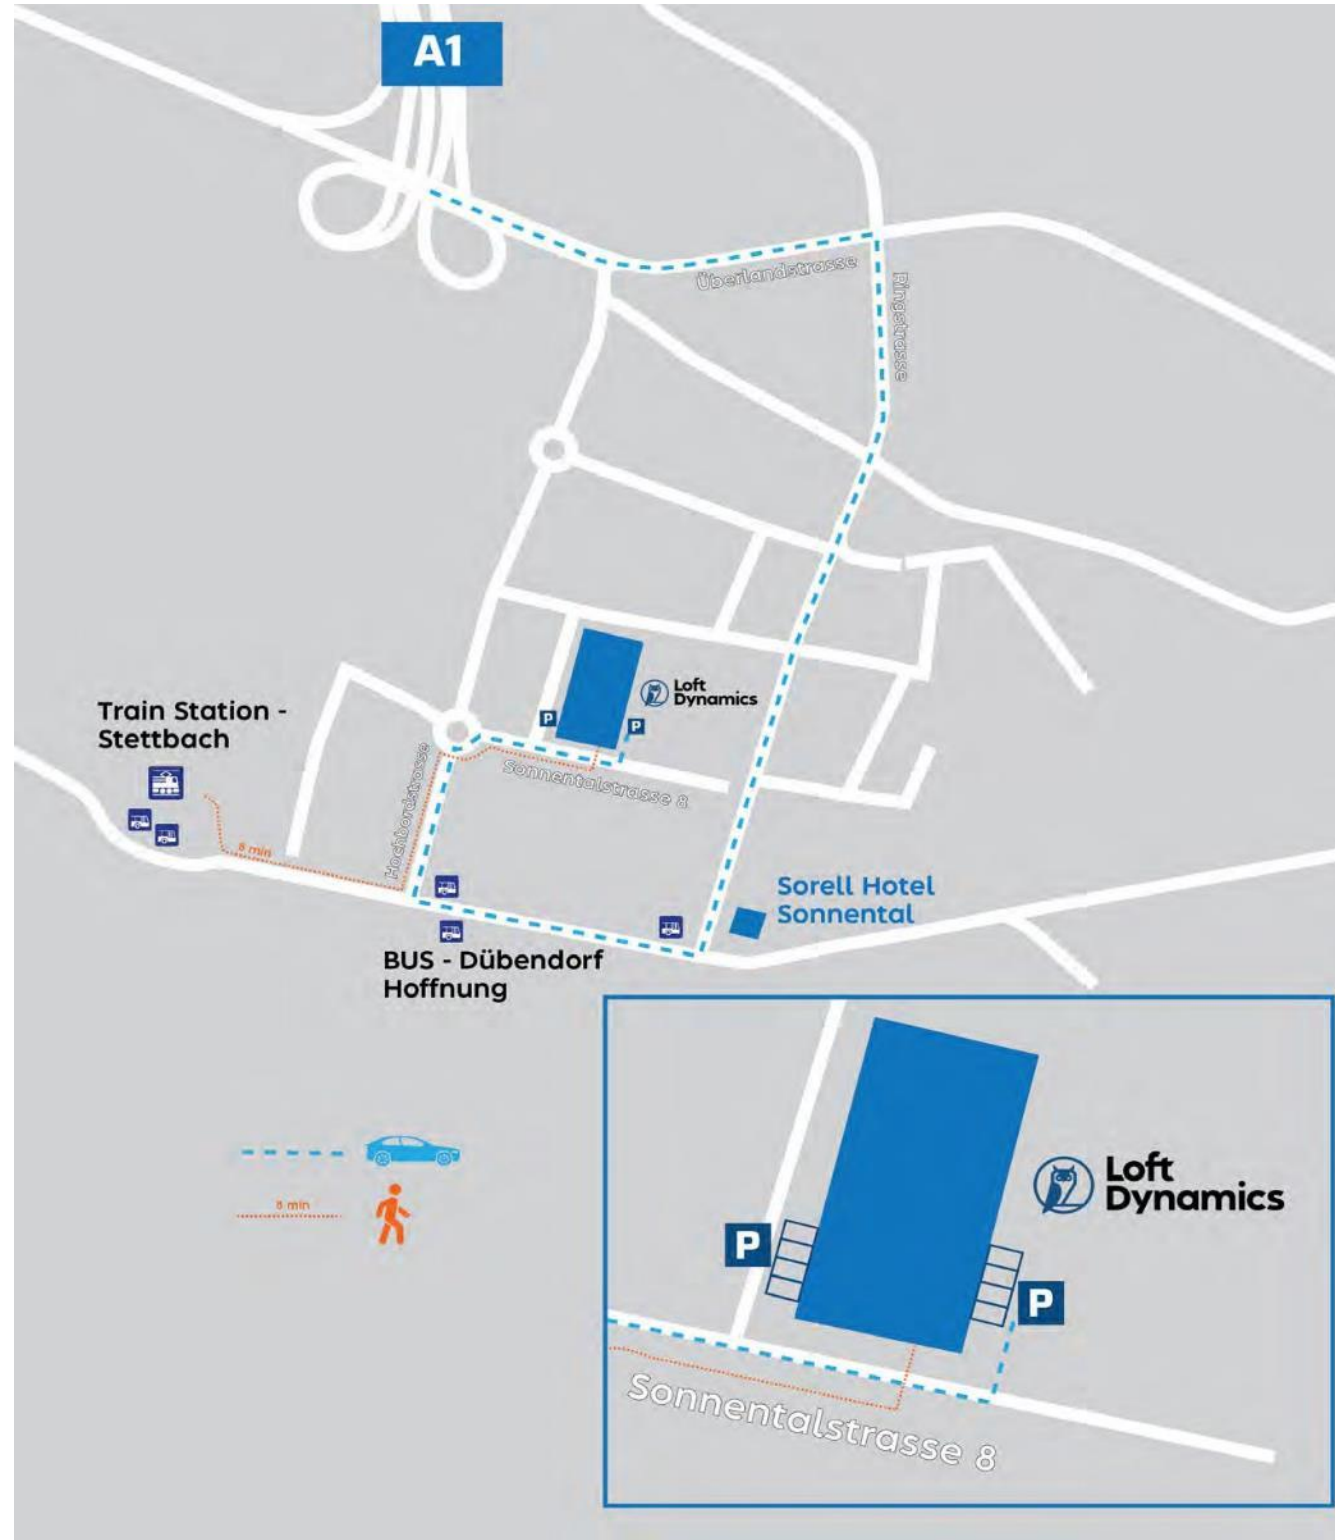

Arrival to Loft Dynamics by Car

Car - Autobahn A1: ----- 🚗

Leave the A1 at Exit 65 WALLISELLEN
Via Überlandstrasse, Ringstrasse, Hochbordstrasse to
Sonnentalstrasse 8

Taxi:

Right of way and exit is possible directly in
front of Loft Dynamics