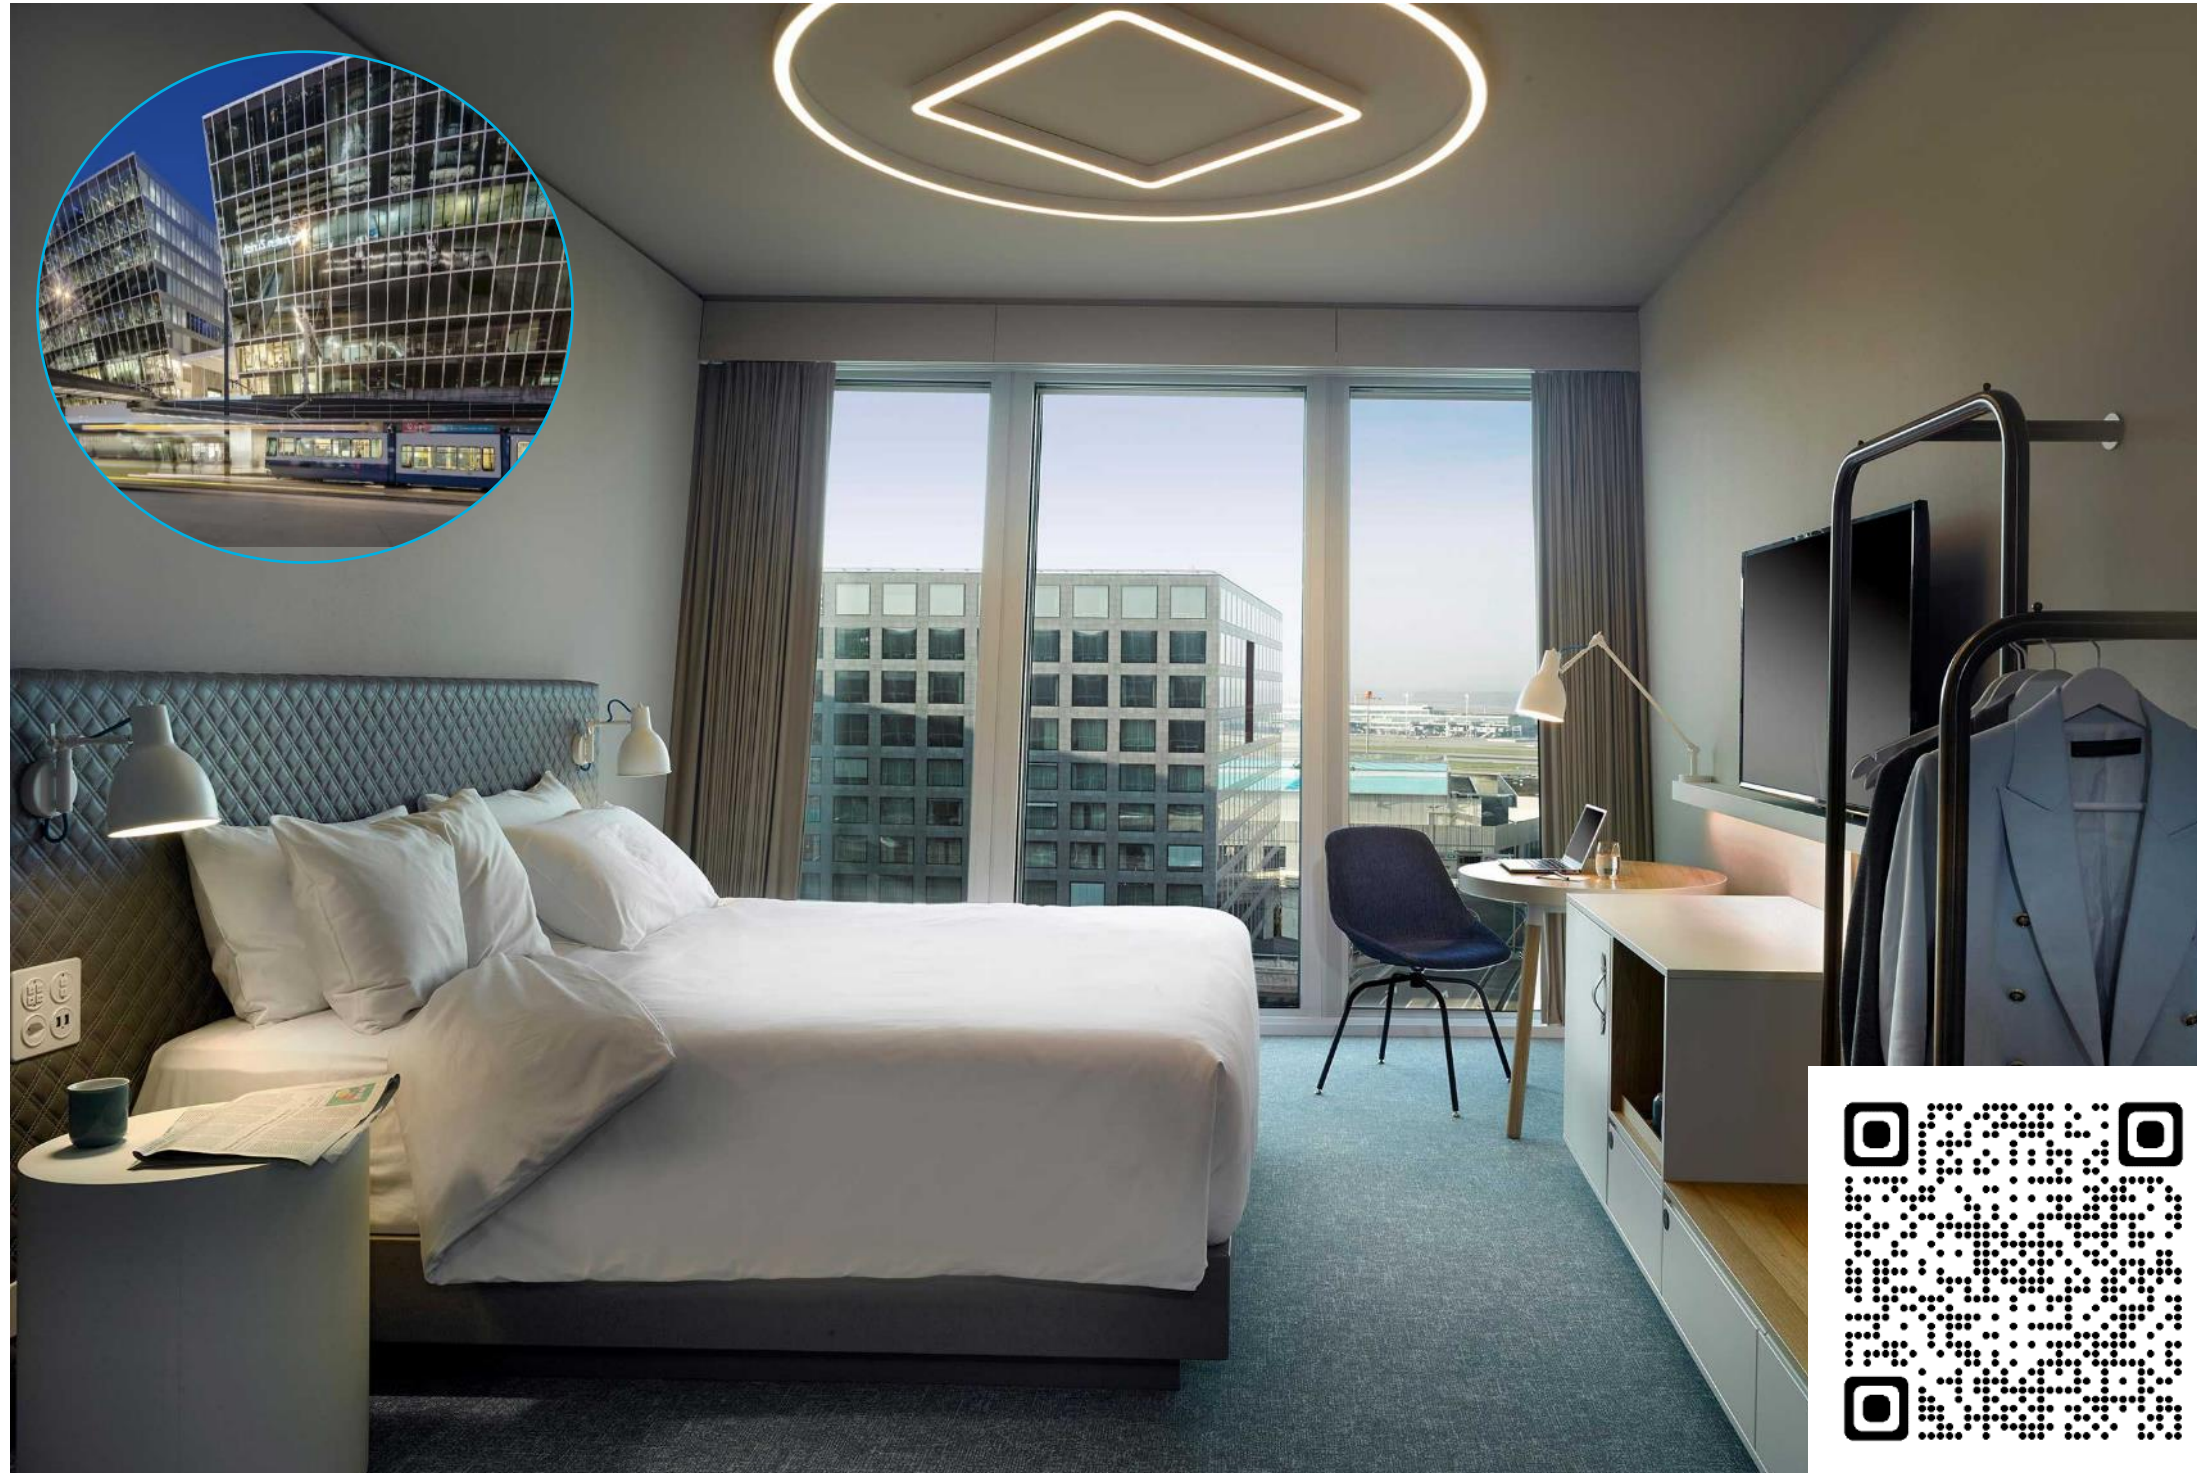

Hyatt Place Zurich Airport The Circle ****

The Circle 1, Zurich Airport,
Switzerland, 8058

+41 44 597 1234

<https://www.hyatt.com/en-US/hotel/switzerland/hyatt-place-zurich-airport-the-circle/zrhzz>