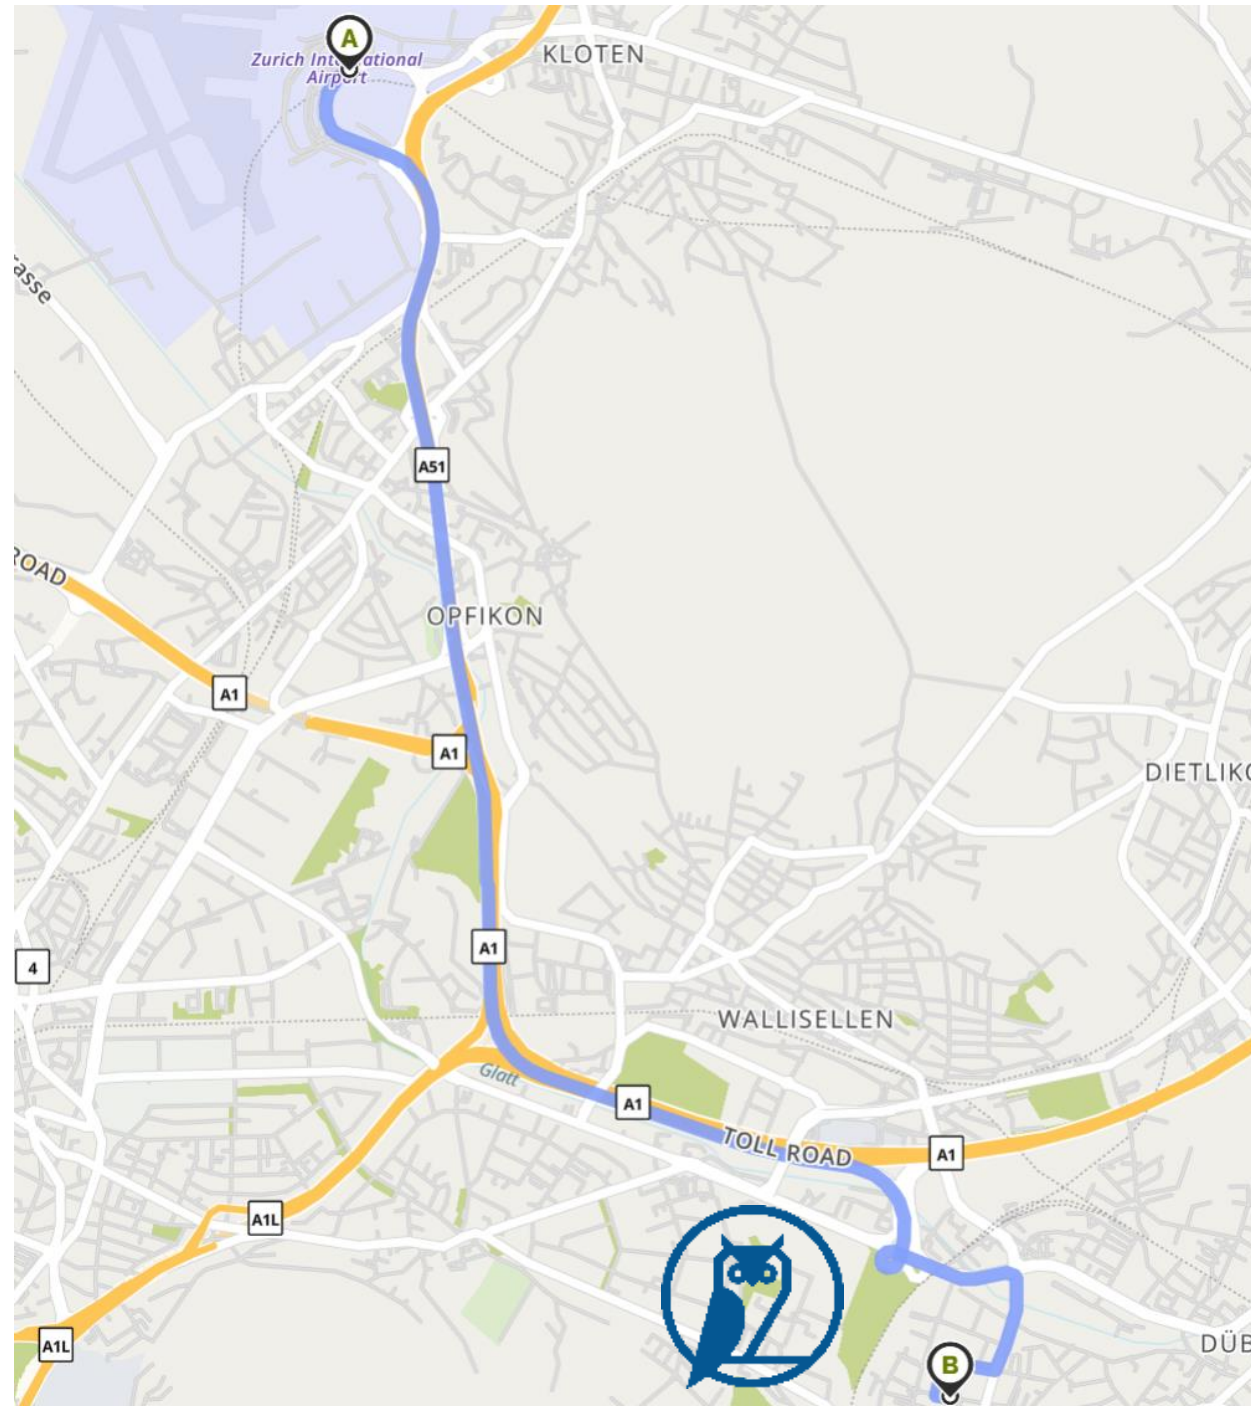

Then 0.04 miles

↪ Turn right onto Seidenplatz. Go for 190 ft.

Then 0.04 miles

Walk right around the roundabout and turn at the 1st street Seidenstrasse. Go for 292 ft.

Then 0.06 miles

↶ Turn left onto Neugutstrasse. Go for 0.1 mi.

Then 0.1 miles

↷ Take the street on the right, Ringstrasse. Go for 0.4 mi.

Then 0.4 miles

↪ Turn right onto Sonnentallstrasse. Go for 0.1 mi.

Then 0.1 miles

📍 8 Sonnentallstrasse
Dübendorf, ZH 8600

Hyatt Place Zurich Airport The Circle ****

The Circle 1, Zurich Airport,
Switzerland, 8058

+41 44 597 1234

<https://www.hyatt.com/en-US/hotel/switzerland/hyatt-place-zurich-airport-the-circle/zrhzz>

Hyatt Place The Circle to Loft Dynamics

1 The Circle to 8 Sonnentalsstrasse

8 min 5.4 miles

- ↑ Head toward Butzenbuelring. Go for 125 ft.
- Then 0.02 miles
- ↑ Continue on Butzenbuelring. Go for 0.1 mi.
- Then 0.1 miles
- ↙ Keep left onto Butzenbuelring toward Bülach/Kloten/Zürich/St. Gallen/Bern/Basel/Glattbrugg/P60. Go for 0.2 mi.
- Then 0.2 miles
- Keep middle onto Werft toward E60/A1/Bern/Basel/St. Gallen/Zürich. Go for 230 ft.
- Then 0.04 miles
- ↑ Take ramp onto A51. Go for 1.6 mi.
- Then 1.6 miles
- ↑ Continue on Dreieck Zürich-Nord toward St. Gallen/Schaffhausen/Zürich-City. Go for 0.5 mi.
- Then 0.5 miles
- ↑ Continue on A1/A4. Go for 1.3 mi.
- Then 1.3 miles
- EXIT ↘ Take exit 65 toward Dübendorf onto Ueberlandstrasse. Go for 0.7 mi.
- Then 0.7 miles
- ↙ Keep left onto Ueberlandstrasse. Go for 0.3 mi.
- Then 0.3 miles
- ↗ Turn right onto Ringstrasse. Go for 0.3 mi.
- Then 0.3 miles
- ↗ Turn right onto Industriestrasse. Go for 0.1 mi.
- Then 0.1 miles
- ↑ Continue on Querstrasse. Go for 0.1 mi.
- Then 0.1 miles
- ↙ Turn left onto Sonnentalsstrasse. Go for 220 ft.
- Then 0.04 miles
- 📍 8 Sonnentalsstrasse
Dübendorf, ZH 8600