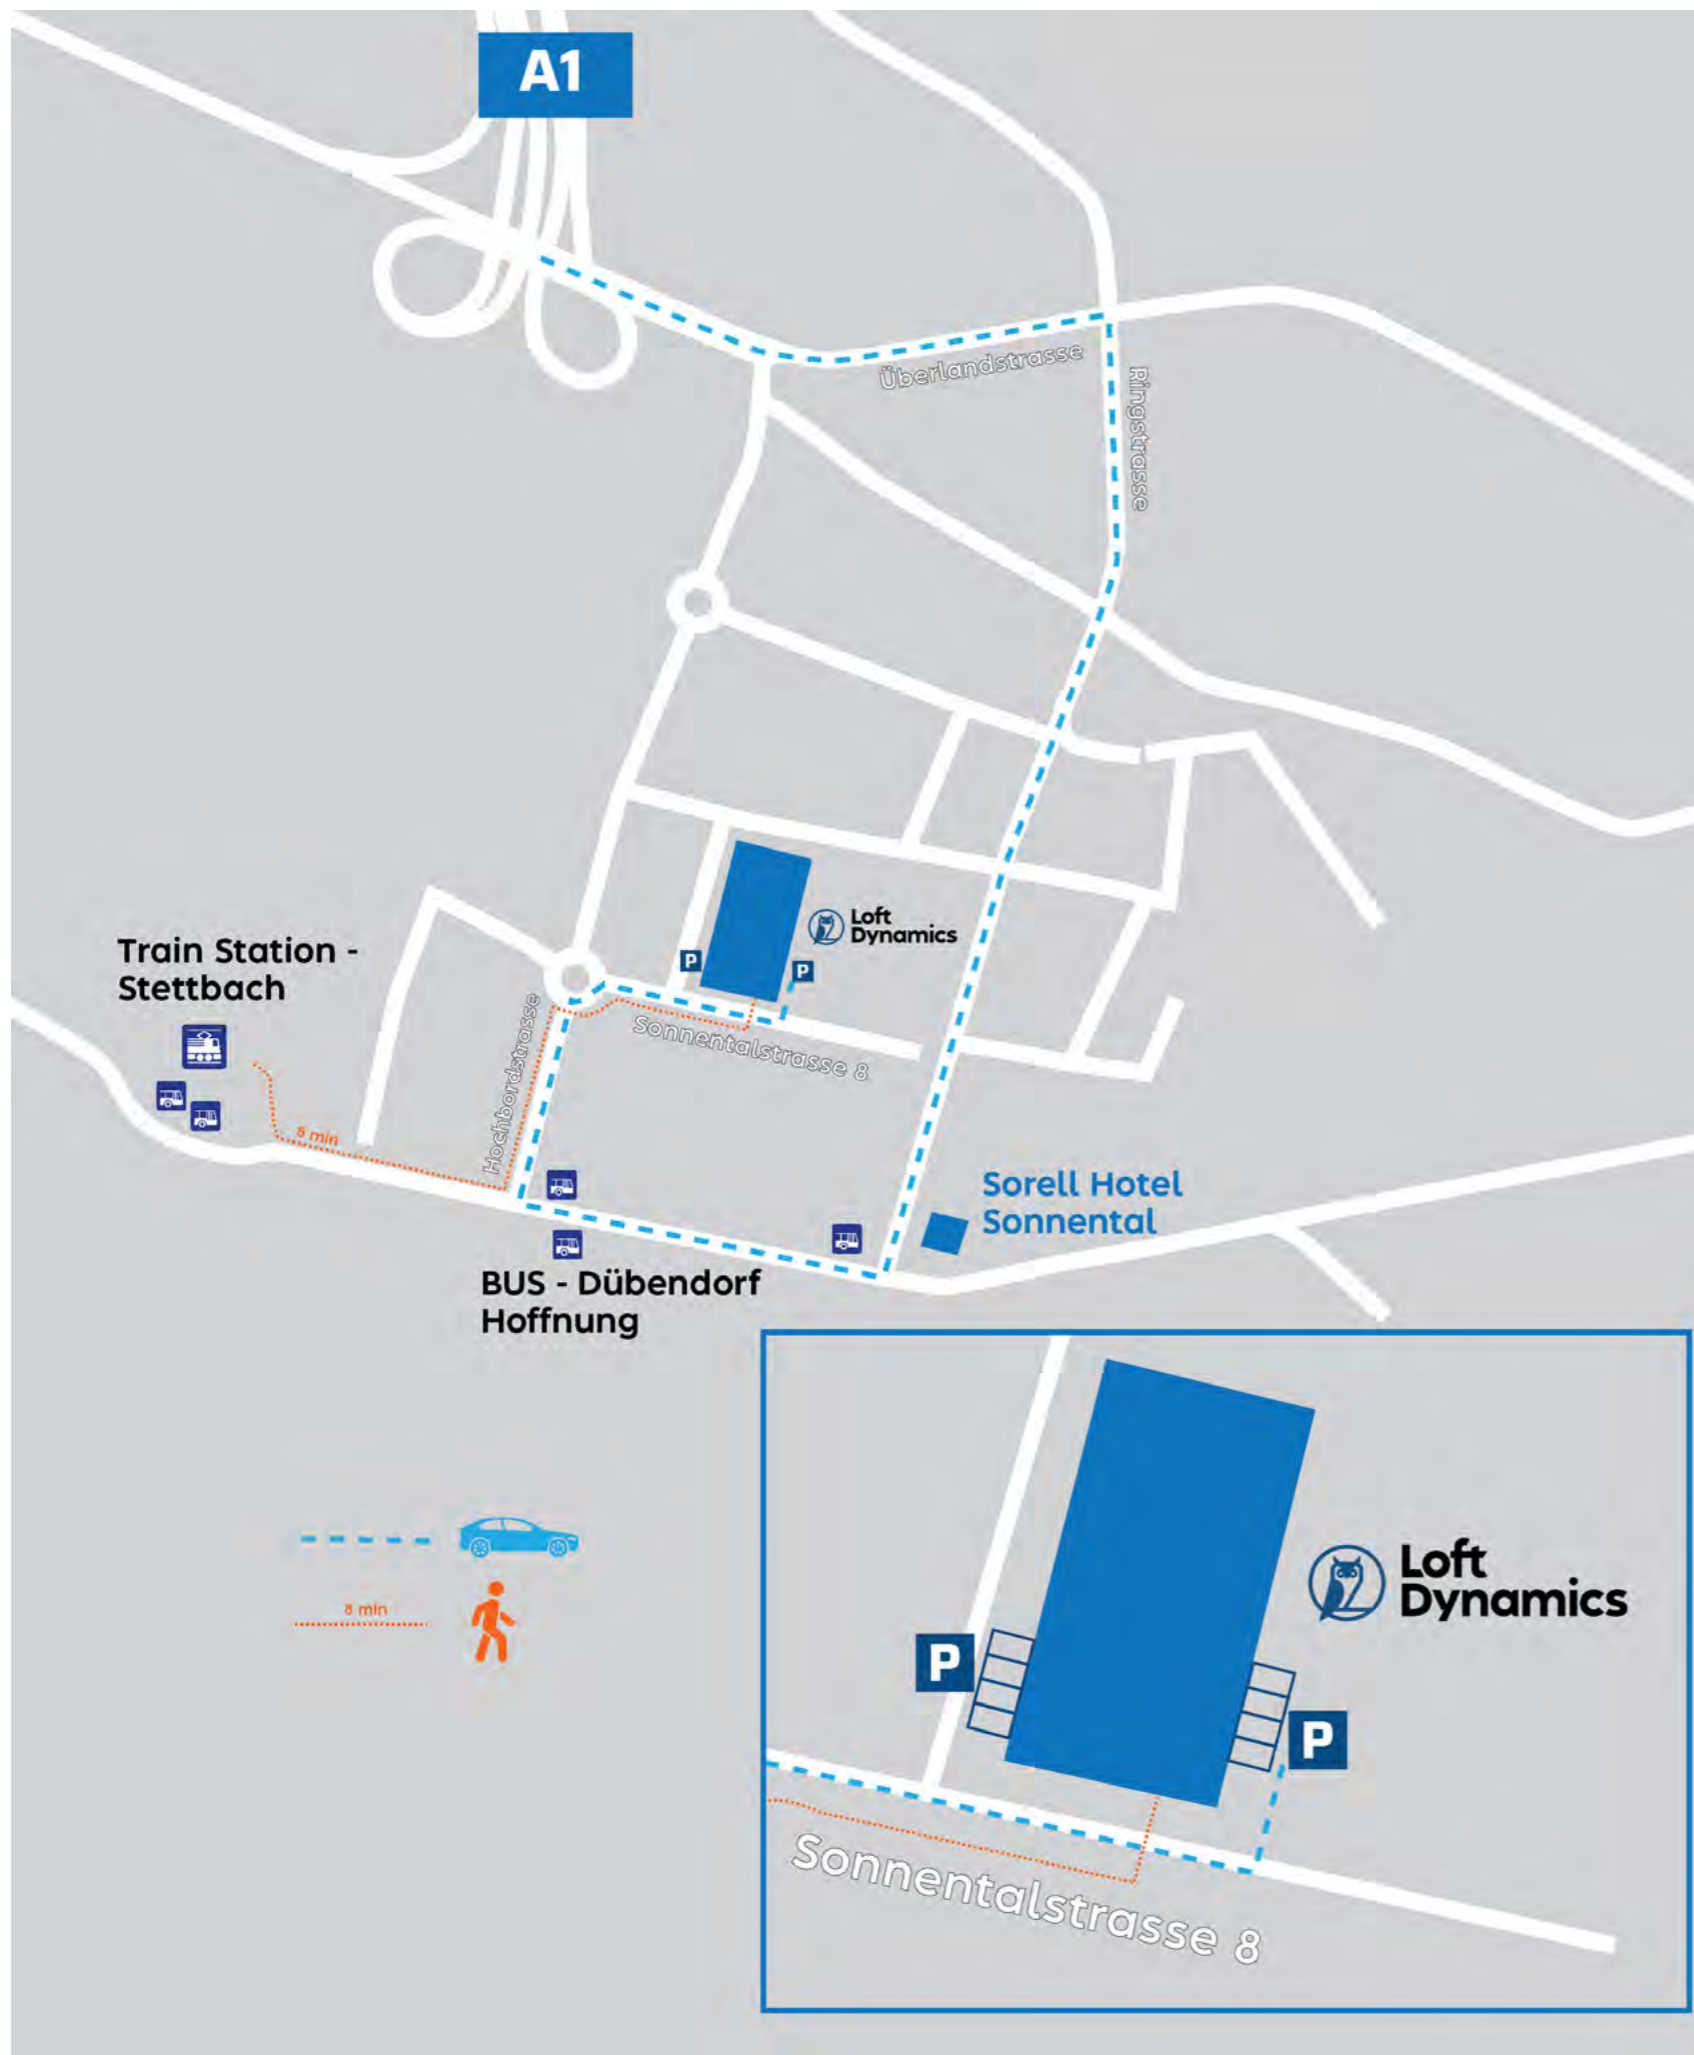

Loft Dynamics AG

Find the way to us at Maagtechnic

Address:

Loft Dynamics AG
c/o Maagtechnic AG
Sonnentalstrasse 8
8600 Dübendorf
SWITZERLAND

Phone: +41 44 211 15 15
E-mail: info@loftdynamics.com

Swiss Made

Arrival

Car - Autobahn A1:

Leave the A1 at Exit 65 WALLISELLEN
Via Überlandstrasse, Ringstrasse, Hochbordstrasse
to Sonnentalsstrasse 8

Taxi:

Right of way and exit is possible directly in front of
VRM Switzerland

Train:

From central station Zurich at platform 43/44

S9 direction Uster
S12 direction Schaffhausen
S3 direction Wetzikon

Leave the train at train station STETTbach

Hotel recommendation

Hotel Sonnentel ***

Zürichstrasse 94/96
8600 Dübendorf

+41 44 802 12 82

<https://sorellhotels.com/de/sonnentel/duebendorf>