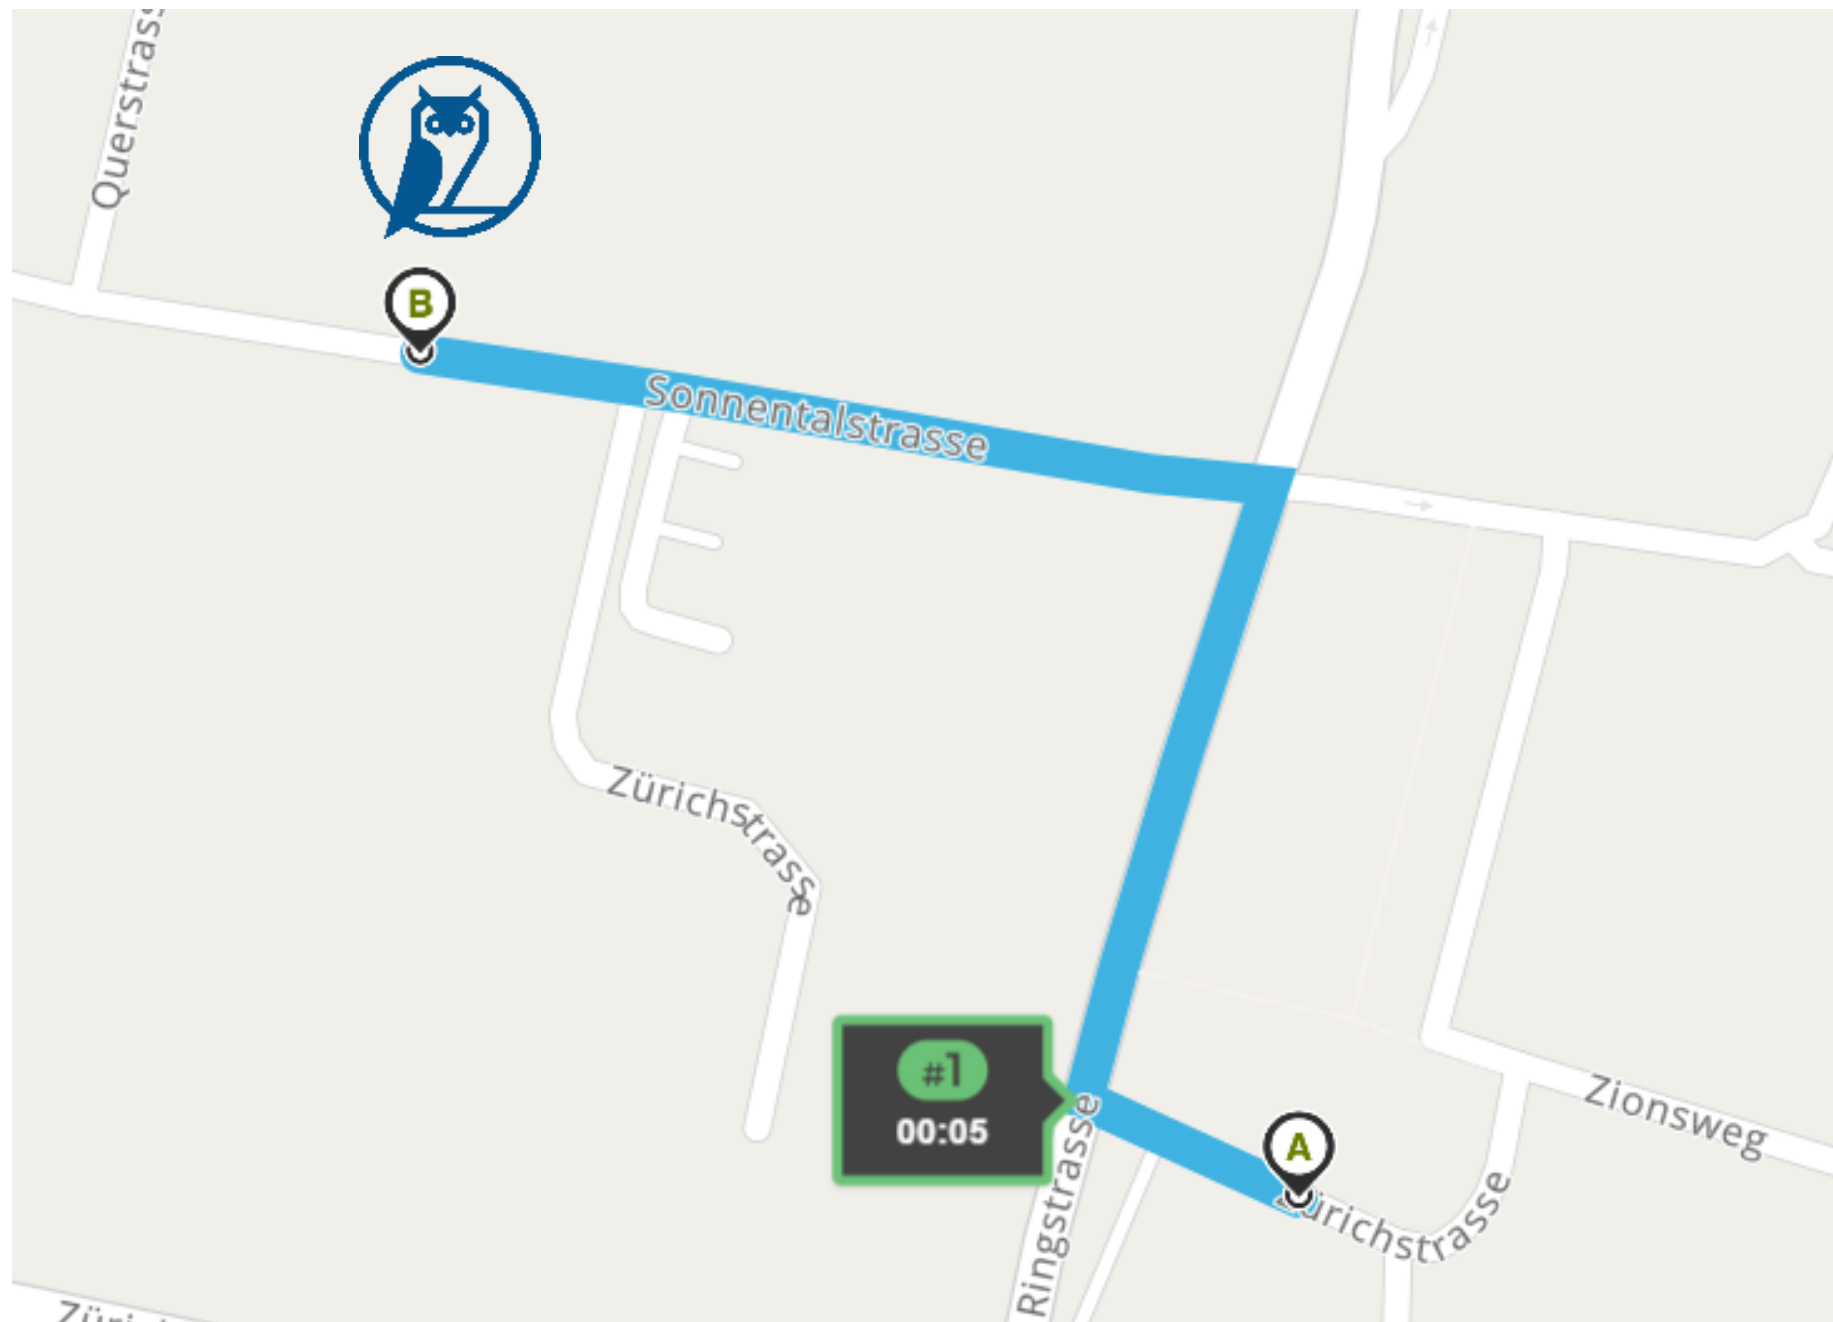

<https://sorellhotels.com/de/sonnental/duebendorf>

Hotel Sonnental to Loft Dynamics

Walking Directions to Loft Dynamics

96 Zürichstrasse
to 8 Sonnentalsstrasse

5 min 0.2 miles

↑ Head northwest on Zürichstrasse. Go for 151 ft.

Then 0.03 miles

↘ Turn right onto Ringstrasse. Go for 407 ft.

Then 0.08 miles

↙ Turn left onto Sonnentalsstrasse. Go for 0.1 mi.

Then 0.1 miles

📍 8 Sonnentalsstrasse
Dübendorf, ZH 8600

Three Point Dübendorf