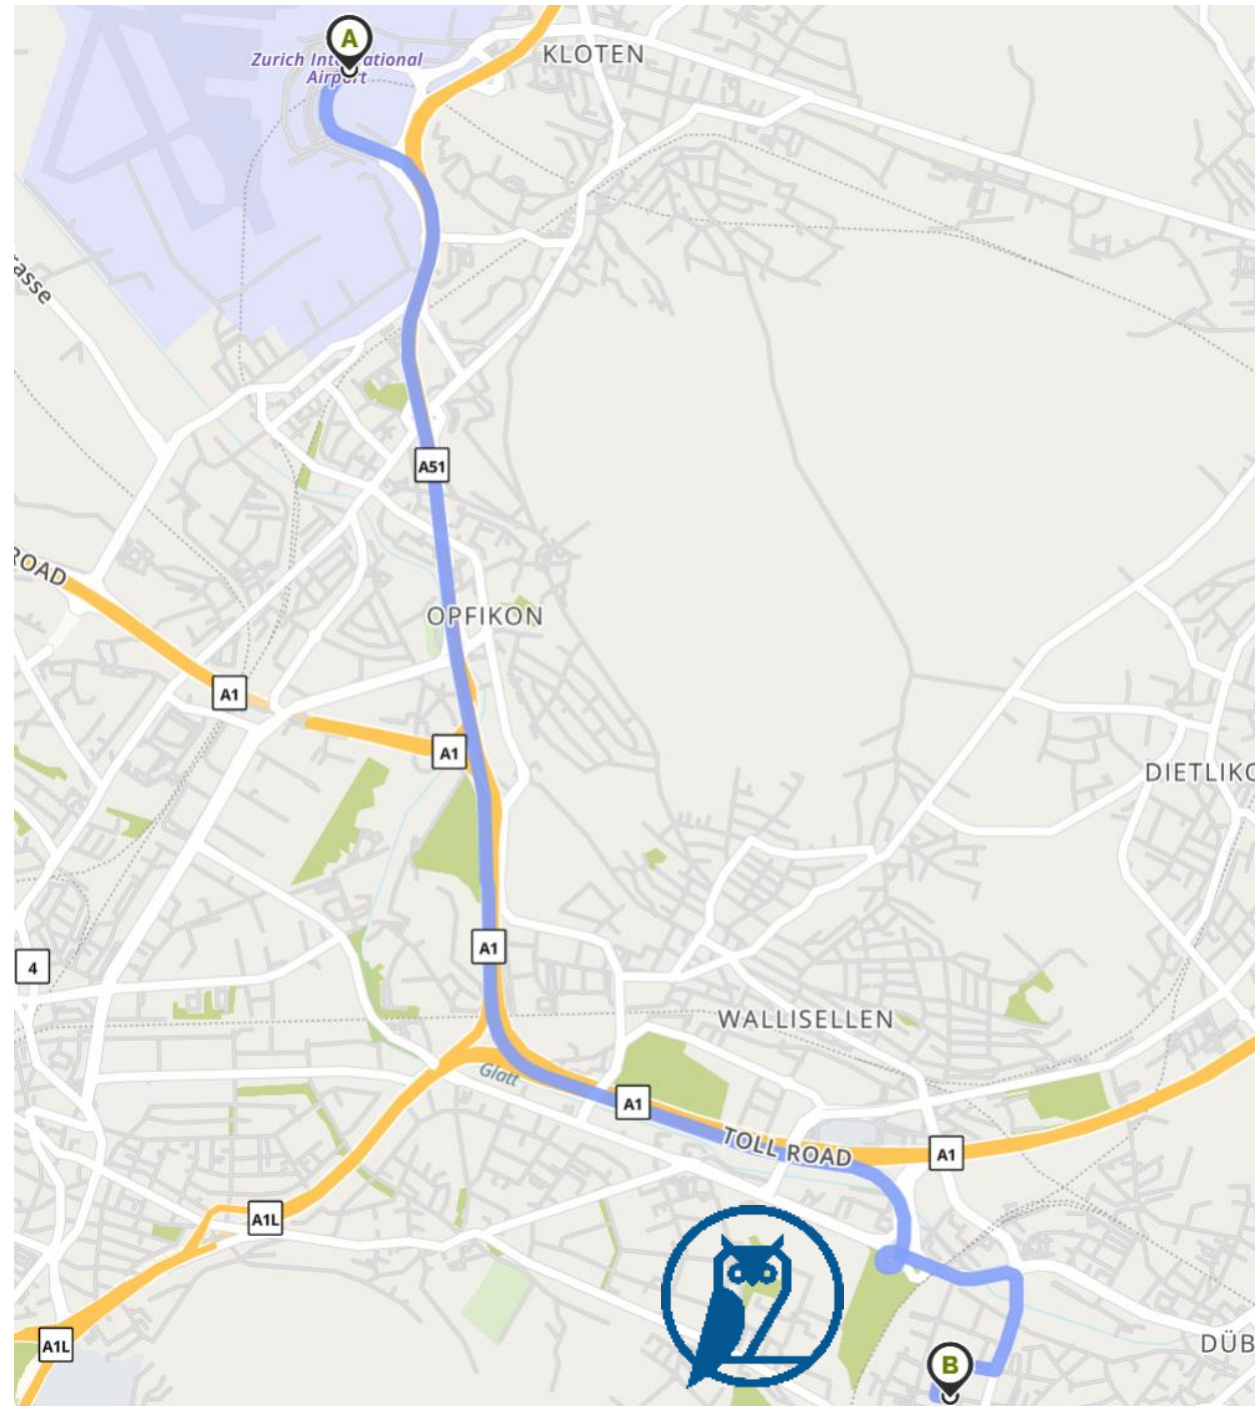

Then 0.06 miles

↶ Turn left onto Neugutstrasse. Go for 0.1 mi.

Then 0.1 miles

↷ Take the street on the right, Ringstrasse. Go for 0.4 mi.

Then 0.4 miles

↪ Turn right onto Sonnentallstrasse. Go for 0.1 mi.

Then 0.1 miles

📍 8 Sonnentallstrasse
Dübendorf, ZH 8600

Hyatt Place Zurich Airport The Circle ****

The Circle 1, Zurich Airport
8058 Zürich

+41 44 597 1234

<https://www.hyatt.com/en-US/hotel/switzerland/hyatt-place-zurich-airport-the-circle/zrhzz>

Source: <https://www.hyatt.com/en-US/hotel/switzerland/hyatt-place-zurich-airport-the-circle/zrhzz>

Hyatt Place The Circle to Loft Dynamics

1 The Circle to 8 Sonnentalstrasse

8 min 5.4 miles

- ↑ Head toward Butzenbuelring. Go for 125 ft.
- Then 0.02 miles
- ↑ Continue on Butzenbuelring. Go for 0.1 mi.
- Then 0.1 miles
- ↙ Keep left onto Butzenbuelring toward Bülach/Kloten/Zürich/St. Gallen/Bern/Basel/Glattbrugg/P60. Go for 0.2 mi.
- Then 0.2 miles
- Keep middle onto Werft toward E60/A1/Bern/Basel/St. Gallen/Zürich. Go for 230 ft.
- Then 0.04 miles
- ↑ Take ramp onto A51. Go for 1.6 mi.
- Then 1.6 miles
- ↑ Continue on Dreieck Zürich-Nord toward St. Gallen/Schaffhausen/Zürich-City. Go for 0.5 mi.
- Then 0.5 miles
- ↑ Continue on A1/A4. Go for 1.3 mi.
- Then 1.3 miles
- EXIT ↘ Take exit 65 toward Dübendorf onto Ueberlandstrasse. Go for 0.7 mi.
- Then 0.7 miles
- ↙ Keep left onto Ueberlandstrasse. Go for 0.3 mi.
- Then 0.3 miles
- ↗ Turn right onto Ringstrasse. Go for 0.3 mi.
- Then 0.3 miles
- ↗ Turn right onto Industriestrasse. Go for 0.1 mi.
- Then 0.1 miles
- ↑ Continue on Querstrasse. Go for 0.1 mi.
- Then 0.1 miles
- ↙ Turn left onto Sonnentalstrasse. Go for 220 ft.
- Then 0.04 miles
- 📍 8 Sonnentalstrasse
Dübendorf, ZH 8600

18 min 0.7 miles

↑ Head northwest. Go for 164 ft.

Then 0.03 miles

↘ Turn right onto Seidenweg. Go for 85 ft.

Then 0.02 miles

↘ Turn right onto Neugutstrasse. Go for 0.5 mi.

Then 0.5 miles

↘ Turn right onto Sonnentälstrasse. Go for 0.1 mi.