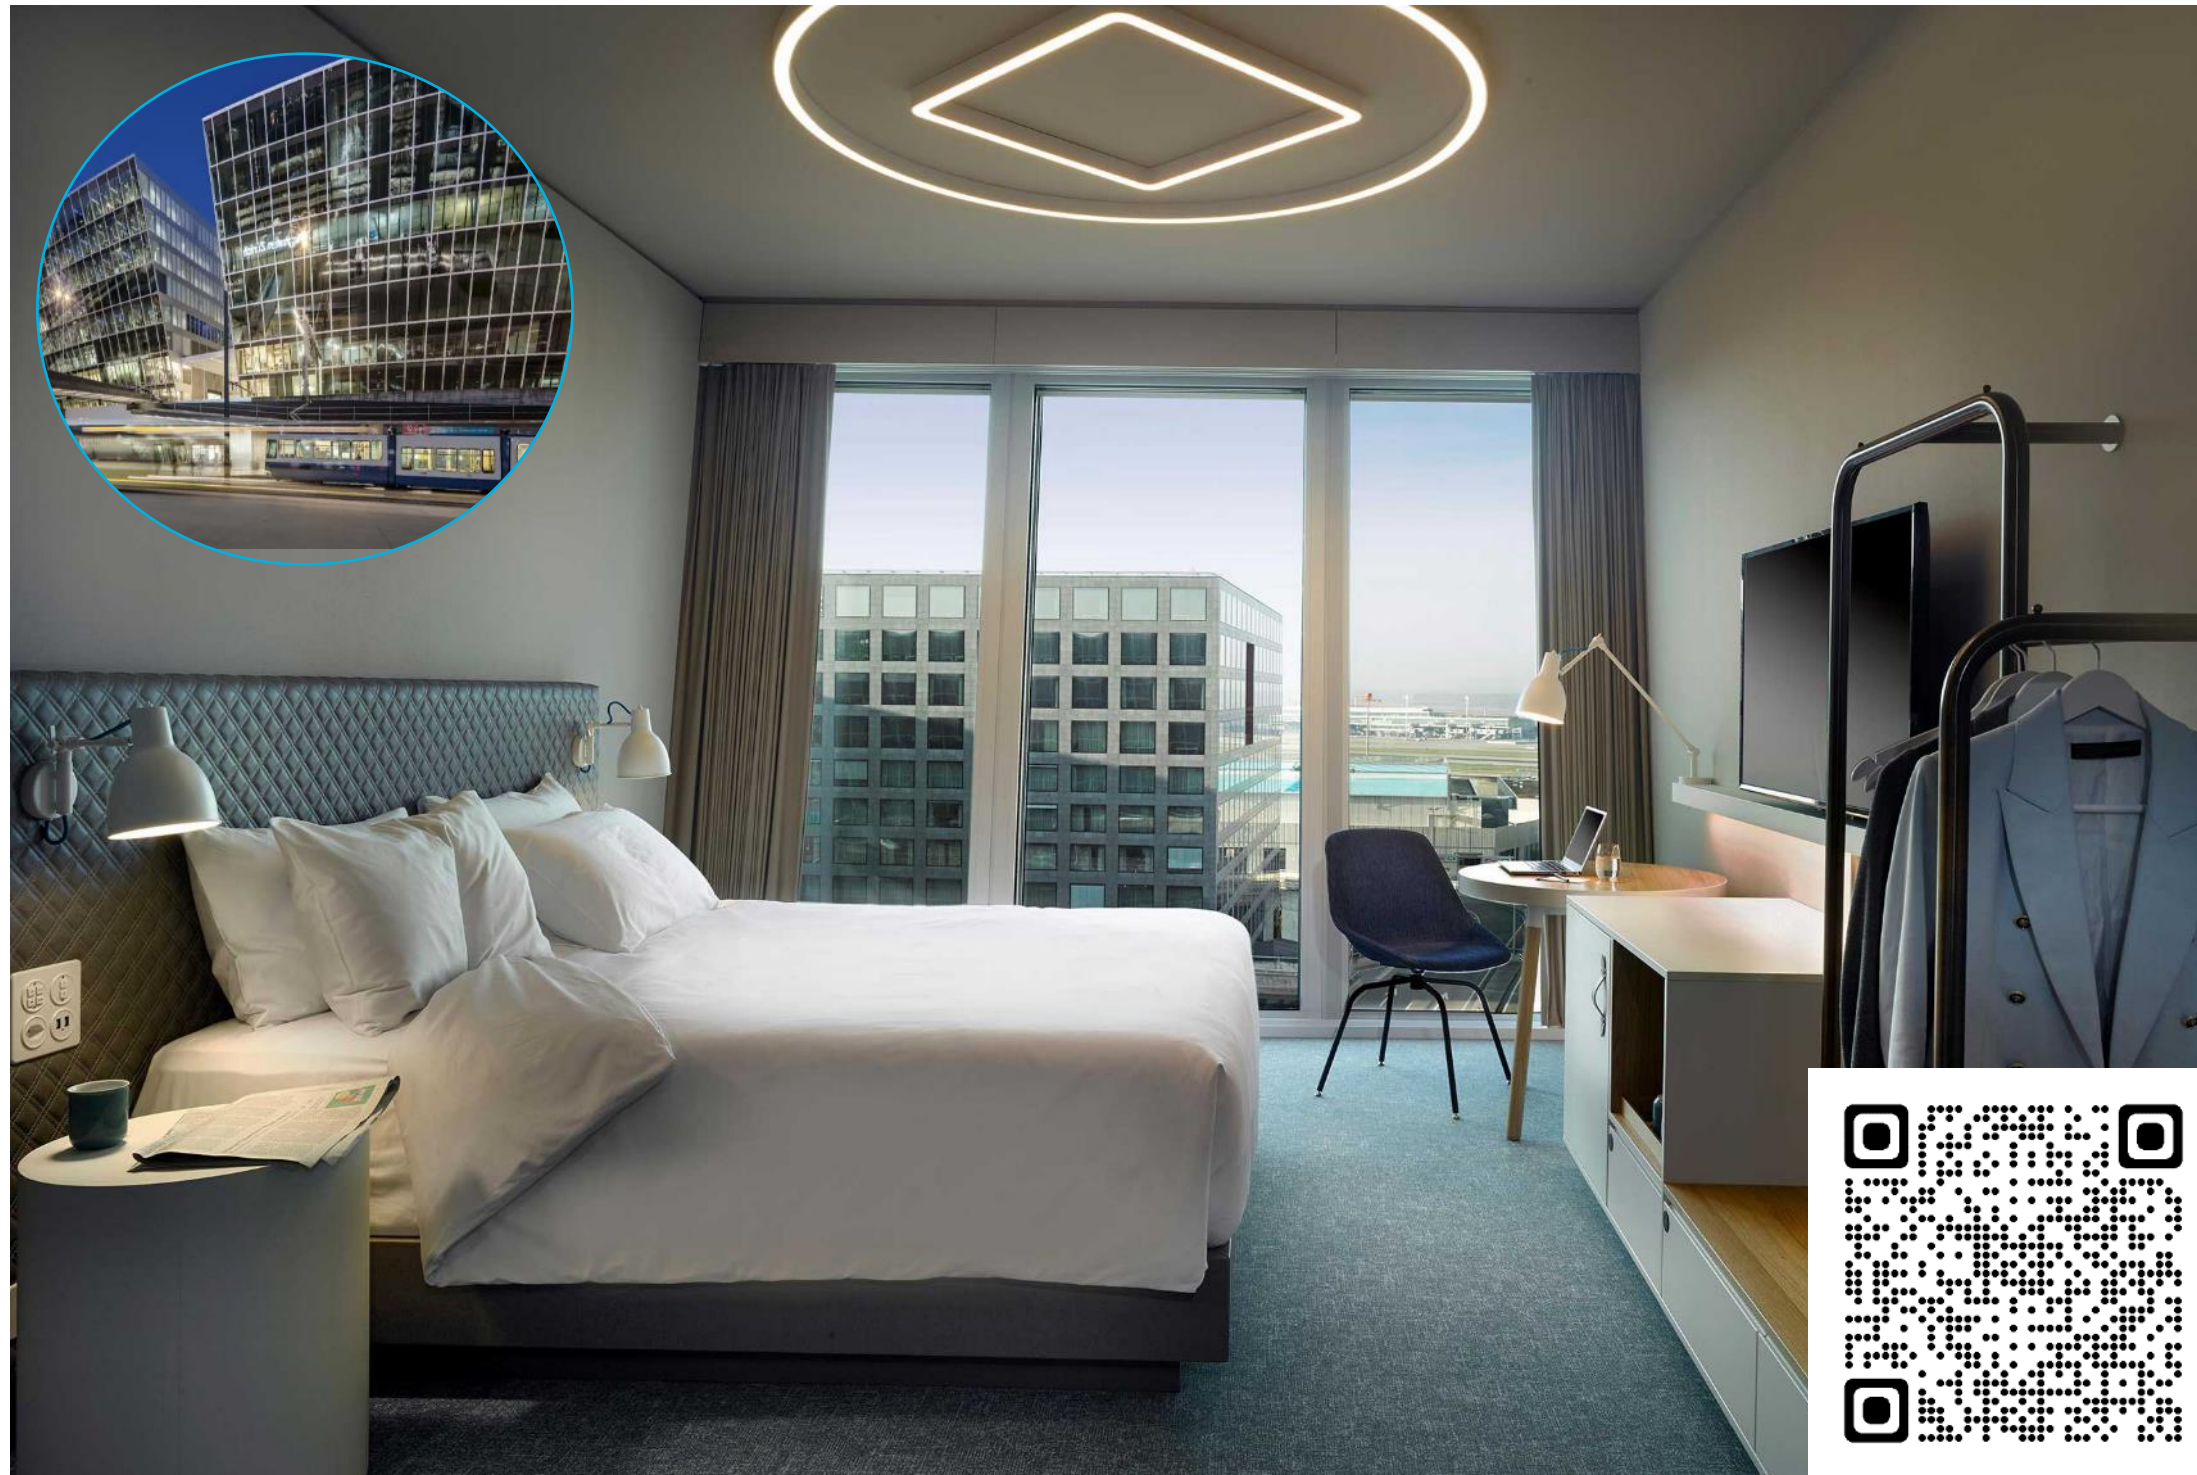

📍 8 Sonnentallstrasse
Dübendorf, ZH 8600

Hyatt Place Zurich Airport The Circle ****

The Circle 1, Zurich Airport
8058 Zürich

+41 44 597 1234

<https://www.hyatt.com/en-US/hotel/switzerland/hyatt-place-zurich-airport-the-circle/zrhzz>