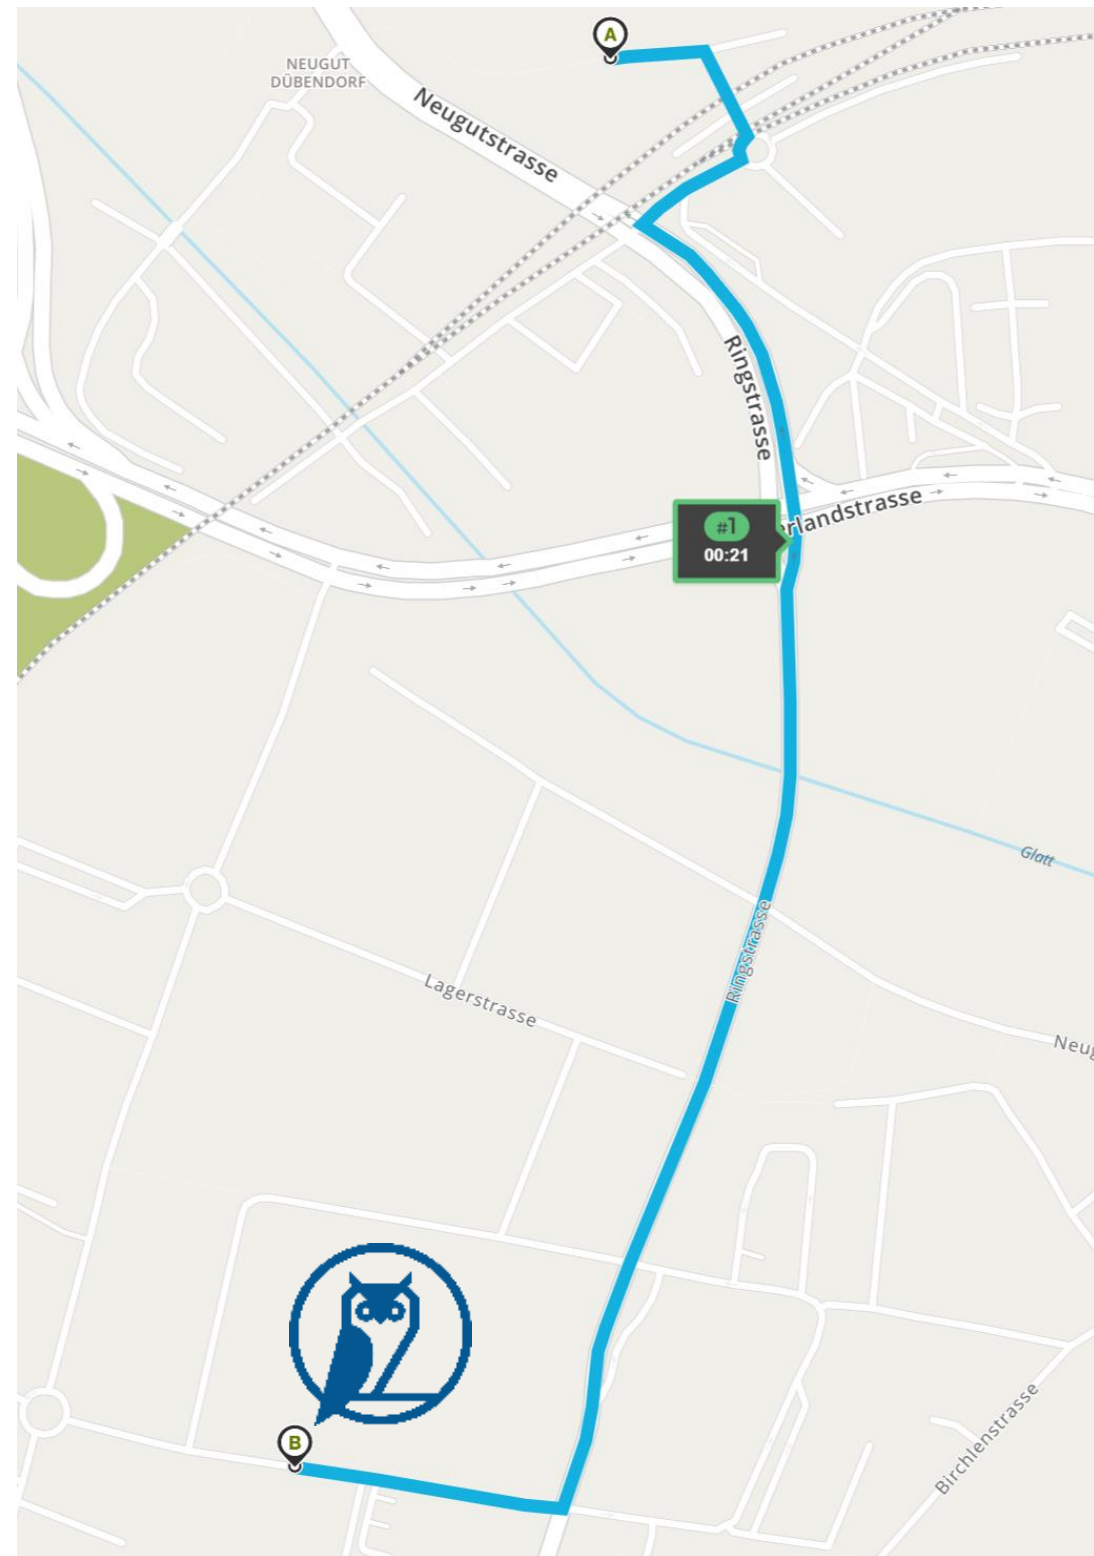

Harry's Home to Loft Dynamics

Walking Directions to Loft Dynamics

3 Seidenplatz
to 8 Sonnentallstrasse

21 min 0.8 miles

↑ Head east on Seidenplatz. Go for 190 ft.

Then 0.04 miles

↪ Turn right onto Seidenplatz. Go for 190 ft.

Then 0.04 miles

Walk right around the roundabout and turn at the 1st street Seidenstrasse. Go for 292 ft.

Then 0.06 miles

↶ Turn left onto Neugutstrasse. Go for 0.1 mi.

Then 0.1 miles

↷ Take the street on the right, Ringstrasse. Go for 0.4 mi.

Then 0.4 miles

↪ Turn right onto Sonnentallstrasse. Go for 0.1 mi.

Then 0.1 miles

📍 8 Sonnentallstrasse
Dübendorf, ZH 8600