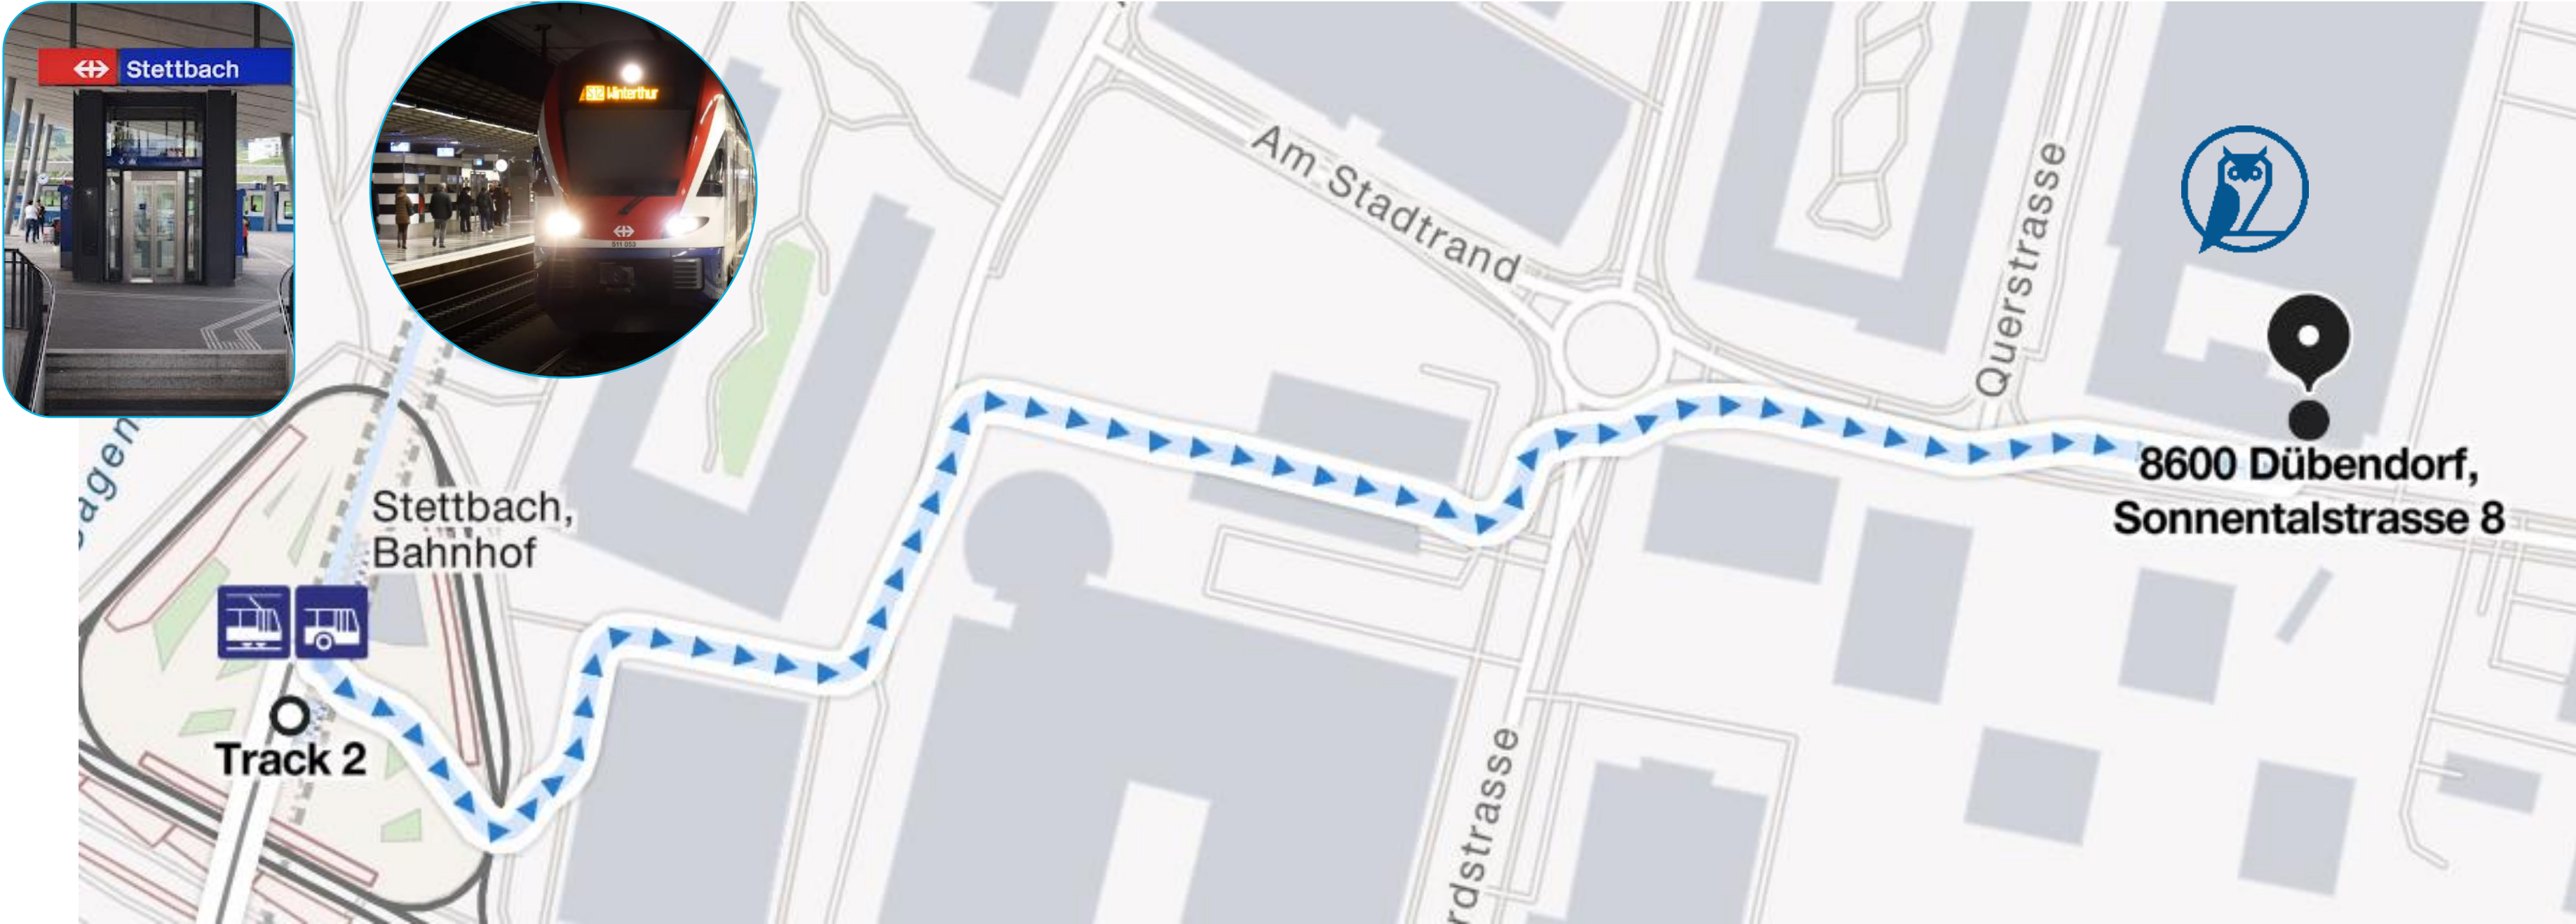

Public Transport Options

Departure from Zürich central train station (Zürich HB):

<ul style="list-style-type: none"> ● Zürich HB ● S3 Direction Wetzikon ZH ● Stettbach 	<p>Platform 43/44</p> <p>1. 🧑🧑🧑 2. 🧑🧑🧑</p>
<ul style="list-style-type: none"> ● Zürich HB ● S9 Direction Uster ● Stettbach 	<p>Platform 43/44</p> <p>1. 🧑🧑🧑 2. 🧑🧑🧑</p> <p>Platform 2</p>
<ul style="list-style-type: none"> ● Zürich HB ● S11 Direction Seuzach ● Stettbach 	<p>Platform 43/44</p> <p>1. 🧑🧑🧑 2. 🧑🧑🧑</p> <p>Platform 2</p>
<ul style="list-style-type: none"> ● Zürich HB ● S12 Direction Schaffhausen ● Stettbach 	<p>Platform 43/44</p> <p>1. 🧑🧑🧑 2. 🧑🧑🧑</p> <p>Platform 2</p>

Arrival to Stettbach (S3-12)

Arrival to Loft Dynamics by Car

Car - Autobahn A1: ----- 🚗

Leave the A1 at Exit 65 WALLISELLEN
Via Überlandstrasse, Ringstrasse, Hochbordstrasse to
Sonnentalstrasse 8

Taxi:

Right of way and exit is possible directly in
front of Loft Dynamics

<https://sorellhotels.com/de/sonnental/duebendorf>

Hotel Sonnental to Loft Dynamics

Walking Directions to Loft Dynamics

96 Zürichstrasse
to 8 Sonnentalsstrasse

5 min 0.2 miles

↑ Head northwest on Zürichstrasse. Go for 151 ft.

Then 0.03 miles

↘ Turn right onto Ringstrasse. Go for 407 ft.

Then 0.08 miles

↙ Turn left onto Sonnentalsstrasse. Go for 0.1 mi.

Then 0.1 miles

📍 8 Sonnentalsstrasse
Dübendorf, ZH 8600

Three Point Dübendorf