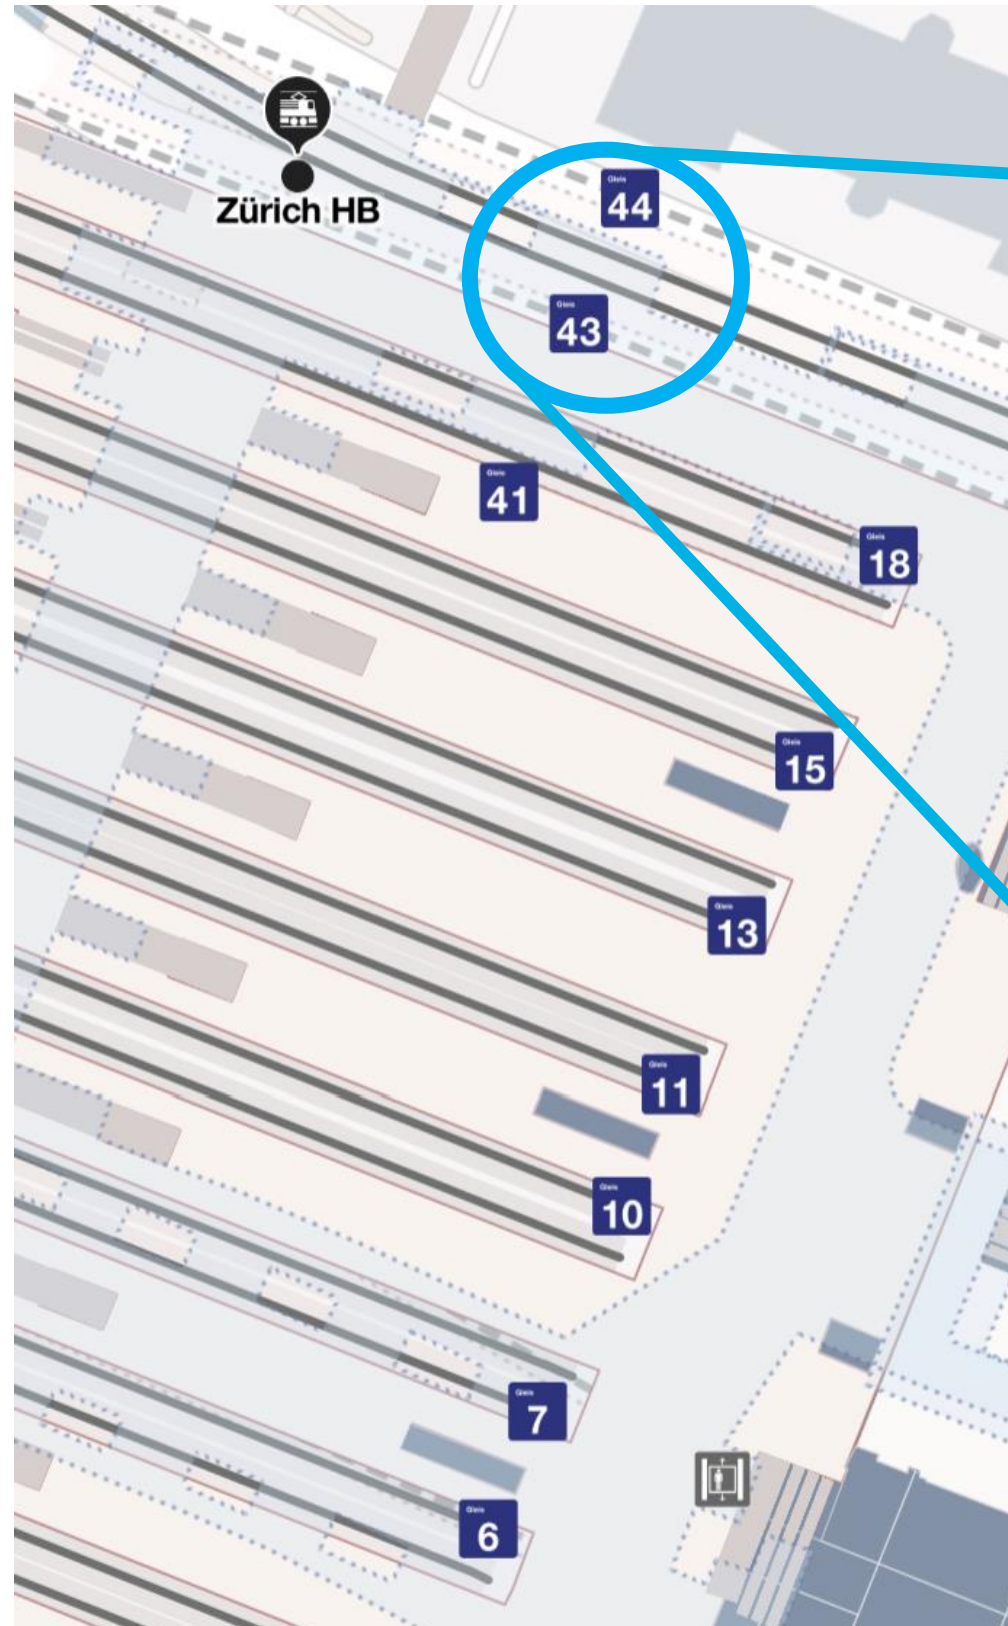

E-mail: info@loftdynamics.com

Arrival

Public Transport Options

Departure from Zürich Airport (Zürich Flughafen):

Zürich Flughafen, Bahnhof

 **T 12**
Direction Stettbach, Bahnhof
NF

Dübendorf, Ringwiesen

Arrival to Ringwiesen (T12)

Public Transport Options

Departure from Zürich central train station (Zürich HB):

<ul style="list-style-type: none"> ● Zürich HB ● S3 Direction Wetzikon ZH ● Stettbach 	<p>Platform 43/44</p> <p>1. 🧑🧑🧑 2. 🧑🧑🧑</p>
<ul style="list-style-type: none"> ● Zürich HB ● S9 Direction Uster ● Stettbach 	<p>Platform 43/44</p> <p>1. 🧑🧑🧑 2. 🧑🧑🧑</p> <p>Platform 2</p>
<ul style="list-style-type: none"> ● Zürich HB ● S11 Direction Seuzach ● Stettbach 	<p>Platform 43/44</p> <p>1. 🧑🧑🧑 2. 🧑🧑🧑</p> <p>Platform 2</p>
<ul style="list-style-type: none"> ● Zürich HB ● S12 Direction Schaffhausen ● Stettbach 	<p>Platform 43/44</p> <p>1. 🧑🧑🧑 2. 🧑🧑🧑</p> <p>Platform 2</p>

Arrival to Stettbach (S3-12)

Arrival to Loft Dynamics by Car

Car - Autobahn A1: ----- 🚗

Leave the A1 at Exit 65 WALLISELLEN
Via Überlandstrasse, Ringstrasse, Hochbordstrasse to
Sonnentalstrasse 8

Taxi:

Right of way and exit is possible directly in
front of Loft Dynamics

Then 0.03 miles

↘ Turn right onto Ringstrasse. Go for 407 ft.

Then 0.08 miles

↙ Turn left onto Sonnentalsstrasse. Go for 0.1 mi.

Then 0.1 miles

📍 8 Sonnentalsstrasse
Dübendorf, ZH 8600

Three Point Dübendorf