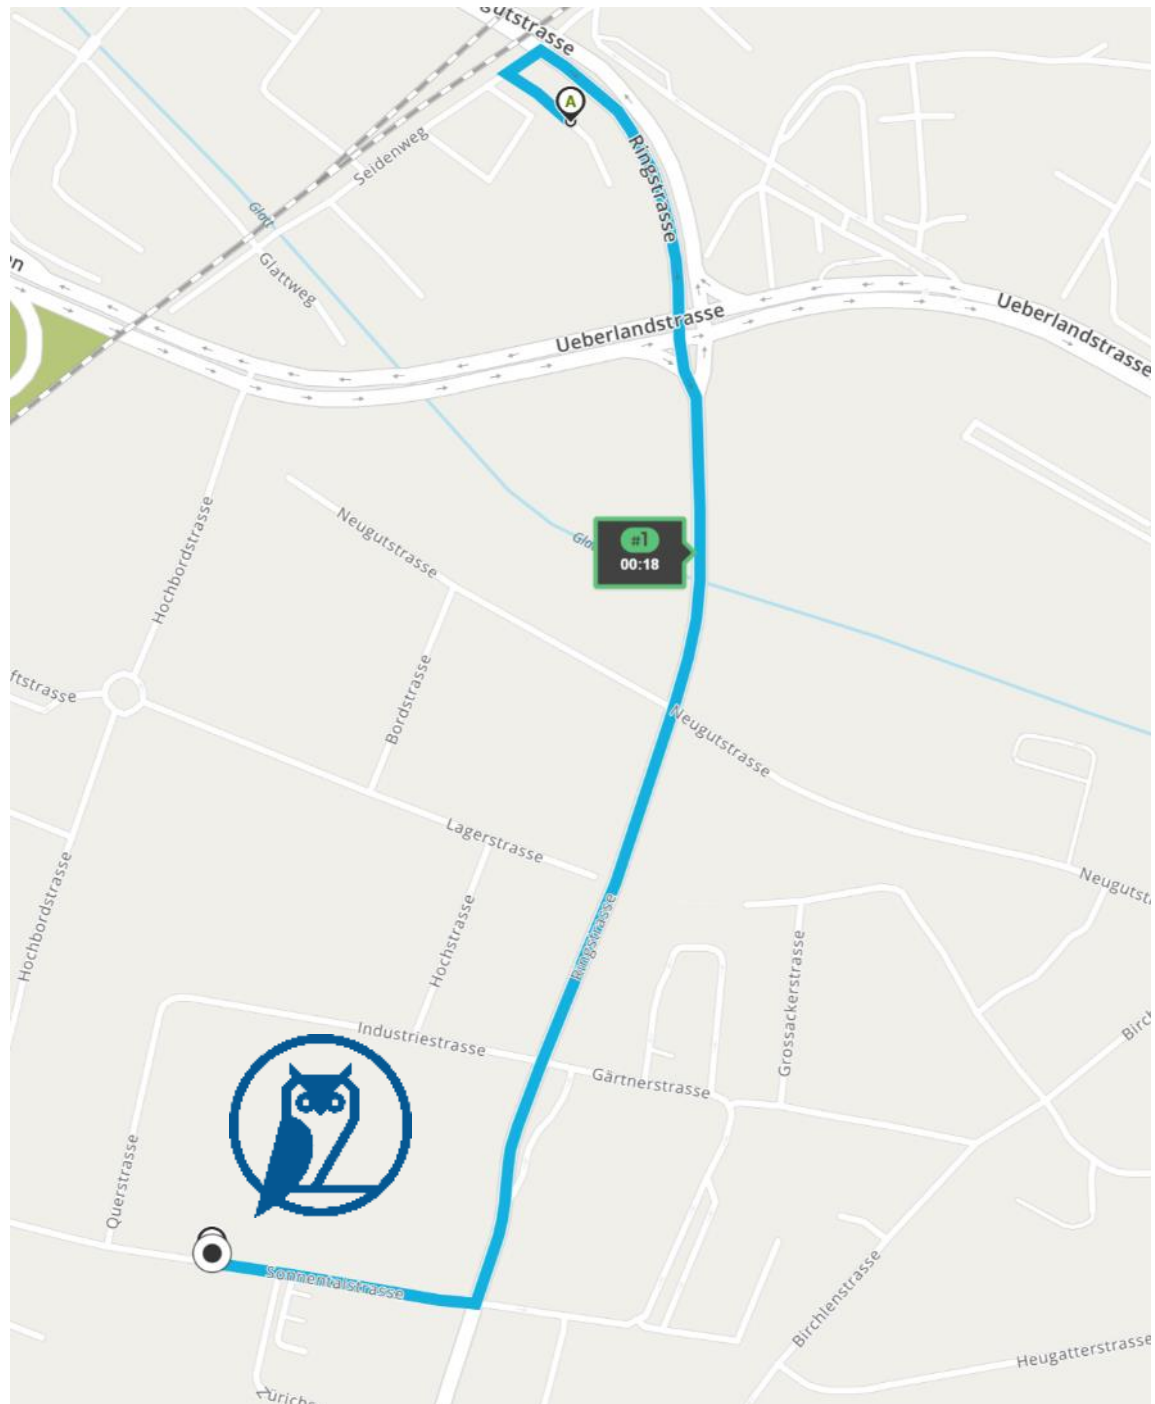

Source: <https://www.hyatt.com/en-US/hotel/switzerland/hyatt-place-zurich-airport-the-circle/zrhzz>

Hyatt Place The Circle to Loft Dynamics

1 The Circle to 8 Sonnentalstrasse

8 min 5.4 miles

- ↑ Head toward Butzenbuelring. Go for 125 ft.
- Then 0.02 miles
- ↑ Continue on Butzenbuelring. Go for 0.1 mi.
- Then 0.1 miles
- ↙ Keep left onto Butzenbuelring toward Bülach/Kloten/Zürich/St. Gallen/Bern/Basel/Glattbrugg/P60. Go for 0.2 mi.
- Then 0.2 miles
- Keep middle onto Werft toward E60/A1/Bern/Basel/St. Gallen/Zürich. Go for 230 ft.
- Then 0.04 miles
- ↑ Take ramp onto A51. Go for 1.6 mi.
- Then 1.6 miles
- ↑ Continue on Dreieck Zürich-Nord toward St. Gallen/Schaffhausen/Zürich-City. Go for 0.5 mi.
- Then 0.5 miles
- ↑ Continue on A1/A4. Go for 1.3 mi.
- Then 1.3 miles
- EXIT ↘ Take exit 65 toward Dübendorf onto Ueberlandstrasse. Go for 0.7 mi.
- Then 0.7 miles
- ↙ Keep left onto Ueberlandstrasse. Go for 0.3 mi.
- Then 0.3 miles
- ↗ Turn right onto Ringstrasse. Go for 0.3 mi.
- Then 0.3 miles
- ↗ Turn right onto Industriestrasse. Go for 0.1 mi.
- Then 0.1 miles
- ↑ Continue on Querstrasse. Go for 0.1 mi.
- Then 0.1 miles
- ↙ Turn left onto Sonnentalstrasse. Go for 220 ft.
- Then 0.04 miles
- 📍 8 Sonnentalstrasse
Dübendorf, ZH 8600

Hotel ZwiBack ***

Source: <https://www.zwiback.ch/#hotel>

Am Wasser 3
8600 Dübendorf

+41 44 325 4466

<https://www.zwiback.ch/#hotel>

Hotel ZwiBack to Loft Dynamics

Walking Directions to Loft Dynamics

3 Am Wasser
to 8 Sonnentälstrasse

18 min 0.7 miles

↑ Head northwest. Go for 164 ft.

Then 0.03 miles

↘ Turn right onto Seidenweg. Go for 85 ft.

Then 0.02 miles

↘ Turn right onto Neugutstrasse. Go for 0.5 mi.

Then 0.5 miles

↘ Turn right onto Sonnentälstrasse. Go for 0.1 mi.