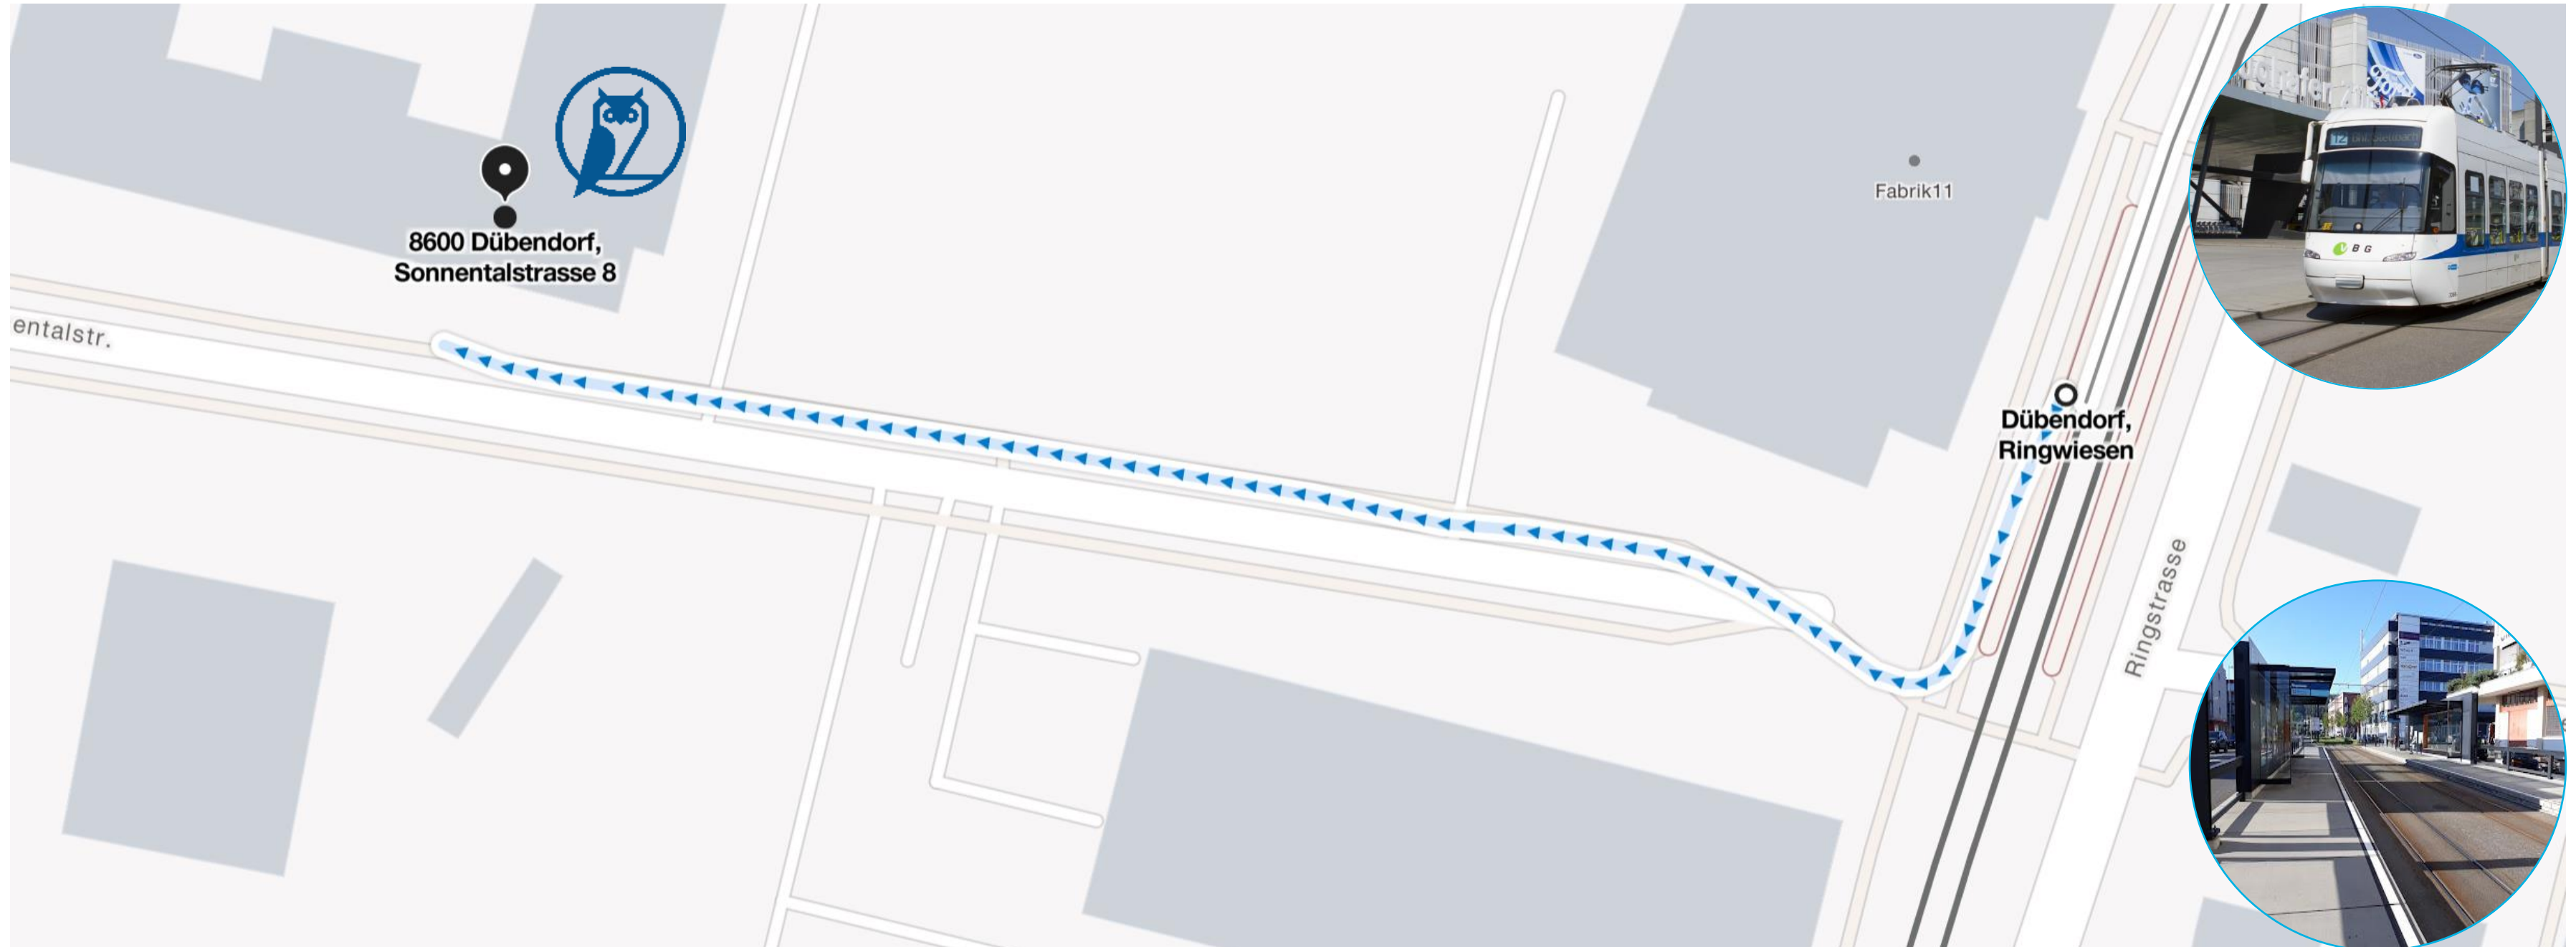

E-mail: info@loftdynamics.com

Arrival

Public Transport Options

Departure from Zürich Airport (Zürich Flughafen):

Zürich Flughafen, Bahnhof

 **T 12**
Direction Stettbach, Bahnhof
NF

Dübendorf, Ringwiesen

Arrival to Ringwiesen (T12)

Arrival to Stettbach (S3-12)

Arrival to Loft Dynamics by Car

Car - Autobahn A1: ----- 🚗

Leave the A1 at Exit 65 WALLISELLEN
Via Überlandstrasse, Ringstrasse, Hochbordstrasse to
Sonnentalstrasse 8

Taxi:

Right of way and exit is possible directly in
front of Loft Dynamics

<https://sorellhotels.com/de/sonnental/duebendorf>

Hotel Sonnental to Loft Dynamics

Walking Directions to Loft Dynamics

96 Zürichstrasse
to 8 Sonnentalsstrasse

5 min 0.2 miles

↑ Head northwest on Zürichstrasse. Go for 151 ft.

Then 0.03 miles

↘ Turn right onto Ringstrasse. Go for 407 ft.

Then 0.08 miles

↙ Turn left onto Sonnentalsstrasse. Go for 0.1 mi.

Then 0.1 miles

📍 8 Sonnentalsstrasse
Dübendorf, ZH 8600

Three Point Dübendorf